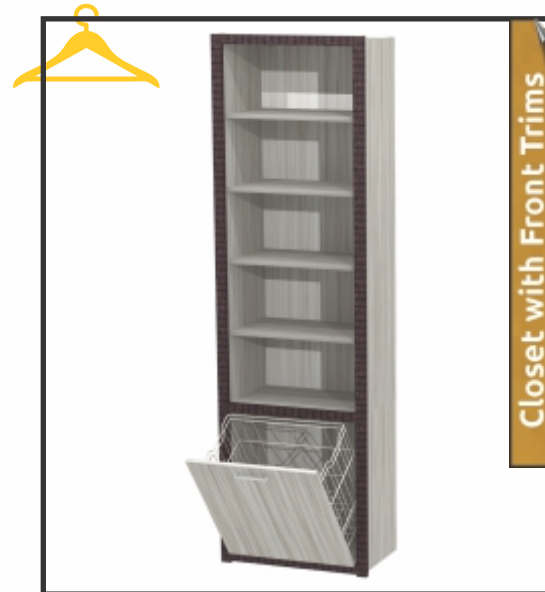

CODE: VFAS15-36

Closet with Front Trims

Code | 5 Drawers - 4 Adjustable Shelves

VDS15	15"W x 15"D x 95"H
VDS18	18"W x 15"D x 95"H
VDS21	21"W x 15"D x 95"H
VDS24	24"W x 15"D x 95"H
VDS27	27"W x 15"D x 95"H
VDS30	30"W x 15"D x 95"H
VDS33	33"W x 15"D x 95"H
VDS36	36"W x 15"D x 95"H

CODE: VDS15-36

Closet with Front Trims

Code | 4 Adjustable Shelves - 1 Hamper

VHS19	19"W x 15"D x 95"H
VHS24	24"W x 15"D x 95"H

CODE: VHS19-24

CODE: VDI15-39

Code | 4 Drawers Island Unit

VDI15	15"W x 18"D x 35 ½"H
VDI18	18"W x 18"D x 35 ½"H
VDI21	21"W x 18"D x 35 ½"H
VDI24	24"W x 18"D x 35 ½"H
VDI27	27"W x 18"D x 35 ½"H
VDI30	30"W x 18"D x 35 ½"H
VDI33	33"W x 18"D x 35 ½"H
VDI36	36"W x 18"D x 35 ½"H
VDI39	39"W x 18"D x 35 ½"H

CODE: VLC30-33

Code | 1 AS - Long Hanging Corner Closet

VLC30	30"W x 30"D x 95"H - 15" Sides
VLC33	33"W x 33"D x 95"H - 15" Sides

CODE: VDC30-33

Code | 1 Fixed Shelf-Double Hanging Corner

VDC30	30"W x 30"D x 95"H - 15" Sides
VDC33	33"W x 33"D x 95"H - 15" Sides

CODE: VSC30-33

Code | 6 Adjustable Shelves-Corner Closet

VSC30	30"W x 30"D x 95"H - 15" Sides
VSC33	33"W x 33"D x 95"H - 15" Sides