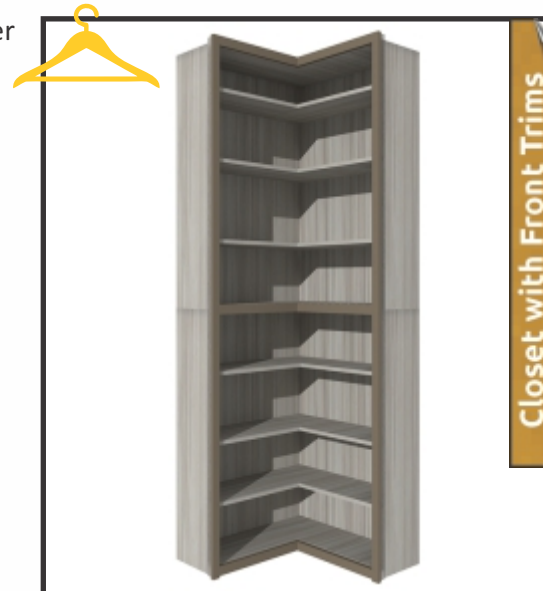

CODE: VDS15-36

Closet with Front Trims

Code | 4 Adjustable Shelves - 1 Hamper

VHS19	19"W x 15"D x 95"H
VHS24	24"W x 15"D x 95"H

CODE: VHS19-24

CODE: VDI15-39

Code | 4 Drawers Island Unit

VDI15	15"W x 18"D x 35 ½"H
VDI18	18"W x 18"D x 35 ½"H
VDI21	21"W x 18"D x 35 ½"H
VDI24	24"W x 18"D x 35 ½"H
VDI27	27"W x 18"D x 35 ½"H
VDI30	30"W x 18"D x 35 ½"H
VDI33	33"W x 18"D x 35 ½"H
VDI36	36"W x 18"D x 35 ½"H
VDI39	39"W x 18"D x 35 ½"H

CODE: VLC30-33

Code | 1 AS - Long Hanging Corner Closet

VLC30	30"W x 30"D x 95"H - 15" Sides
VLC33	33"W x 33"D x 95"H - 15" Sides

CODE: VDC30-33

Code | 1 Fixed Shelf-Double Hanging Corner

VDC30	30"W x 30"D x 95"H - 15" Sides
VDC33	33"W x 33"D x 95"H - 15" Sides

CODE: VSC30-33

Code | 6 Adjustable Shelves-Corner Closet

VSC30	30"W x 30"D x 95"H - 15" Sides
VSC33	33"W x 33"D x 95"H - 15" Sides