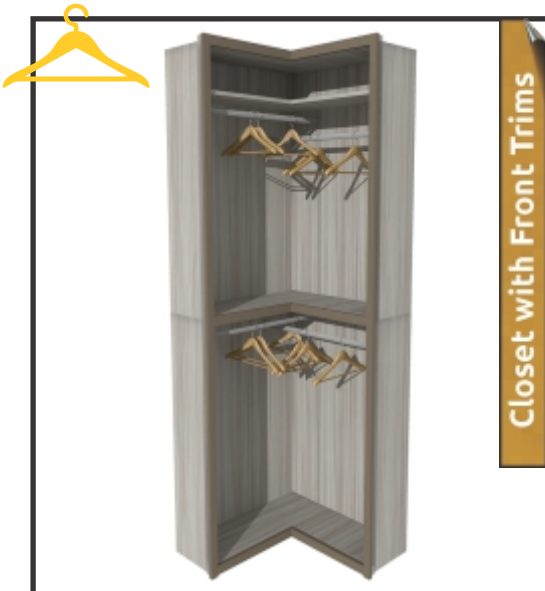

CODE: VDS15-36

Closet with Front Trims

Code | 4 Adjustable Shelves - 1 Hamper

VHS19	19"W x 15"D x 95"H
VHS24	24"W x 15"D x 95"H

CODE: VHS19-24

CODE: VDI15-39

Code | 4 Drawers Island Unit

VDI15	15"W x 18"D x 35 ½"H
VDI18	18"W x 18"D x 35 ½"H
VDI21	21"W x 18"D x 35 ½"H
VDI24	24"W x 18"D x 35 ½"H
VDI27	27"W x 18"D x 35 ½"H
VDI30	30"W x 18"D x 35 ½"H
VDI33	33"W x 18"D x 35 ½"H
VDI36	36"W x 18"D x 35 ½"H
VDI39	39"W x 18"D x 35 ½"H

CODE: VLC30-33

Code | 1 AS - Long Hanging Corner Closet

VLC30	30"W x 30"D x 95"H - 15" Sides
VLC33	33"W x 33"D x 95"H - 15" Sides

CODE: VDC30-33

Code | 1 Fixed Shelf-Double Hanging Corner

VDC30	30"W x 30"D x 95"H - 15" Sides
VDC33	33"W x 33"D x 95"H - 15" Sides

CODE: VSC30-33

Code | 6 Adjustable Shelves-Corner Closet

VSC30	30"W x 30"D x 95"H - 15" Sides
VSC33	33"W x 33"D x 95"H - 15" Sides