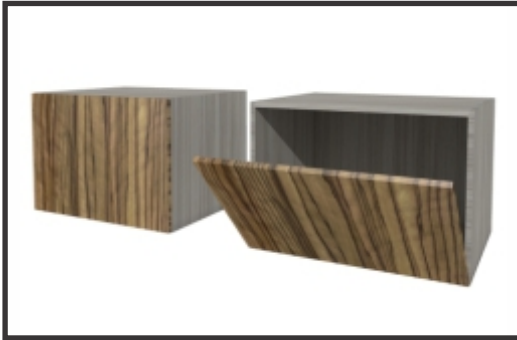

CODE: DDC3012-3624

Code | 1 Door with Drop-down Door

DDC3012	30"W x 24"D x 12"H
DDC3015	30"W x 24"D x 15"H
DDC3018	30"W x 24"D x 18"H
DDC3024	30"W x 24"D x 24"H
DDC3312	33"W x 24"D x 12"H
DDC3315	33"W x 24"D x 15"H
DDC3318	33"W x 24"D x 18"H
DDC3324	33"W x 24"D x 24"H
DDC3612	36"W x 24"D x 12"H
DDC3615	36"W x 24"D x 15"H
DDC3618	36"W x 24"D x 18"H
DDC3624	36"W x 24"D x 24"H