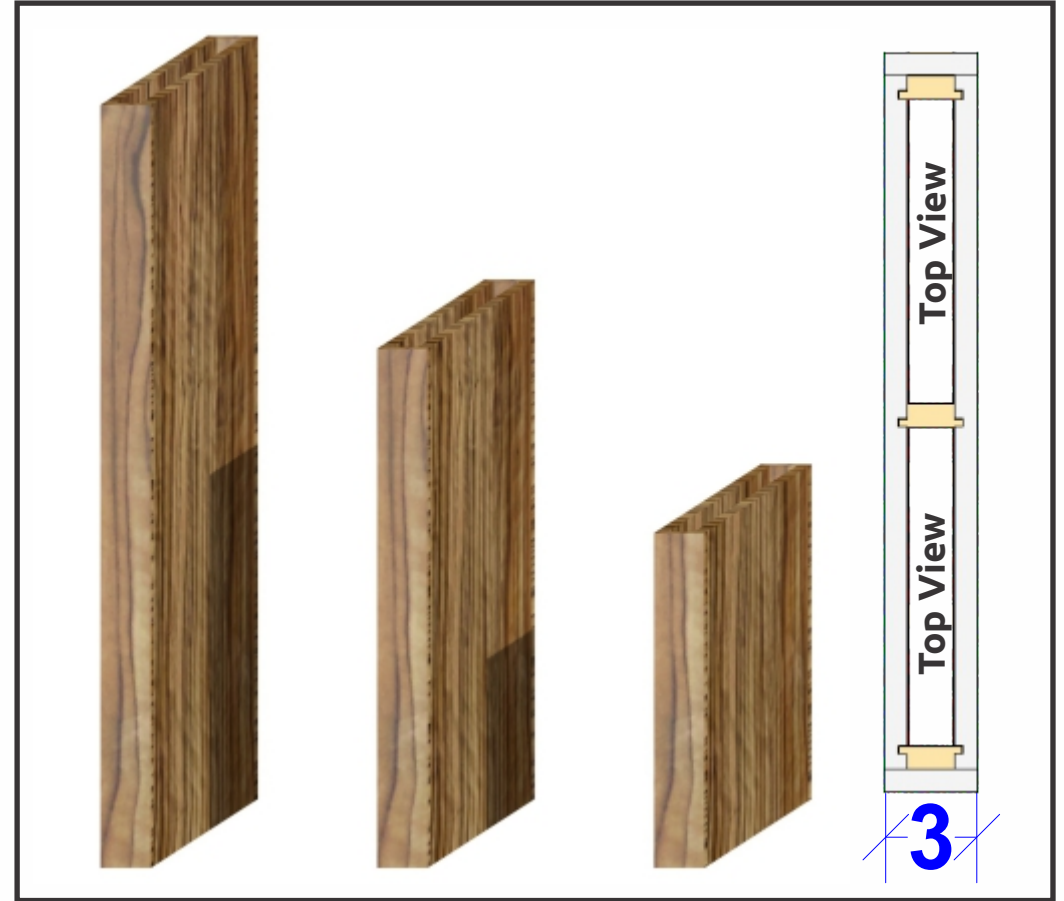

Column Specification

Code | Columns

Minimum Width	3"
Maximum Height	up to 107"
Maximum Depth	up to 48"
Mounting type	Plywood carcass