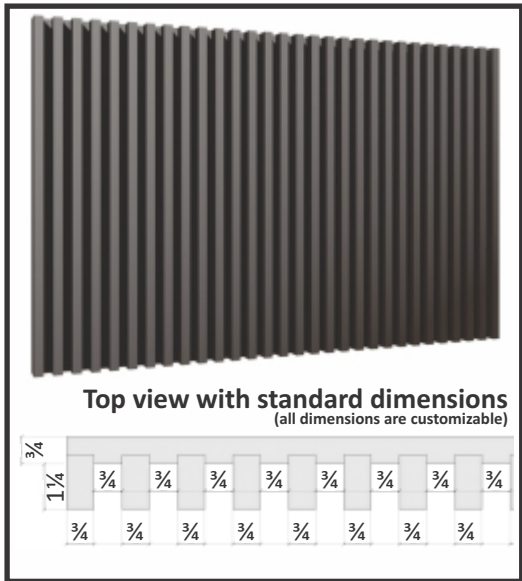

CODE: L25-1/2-96 or L-Shape

Code | L-Shapes on Rafix Connectors

<b>L25-1/2</b>	3"W x 4"D x 25½"H
<b>L30</b>	3"W x 4"D x 30"H
<b>L36</b>	3"W x 4"D x 36"H
<b>L42</b>	3"W x 4"D x 42"H
<b>L84</b>	3"W x 4"D x 84"H
<b>L90</b>	3"W x 4"D x 90"H
<b>L96</b>	3"W x 4"D x 96"H

L-Shape's Top View

Standard Size | 3"W x 4"D x Any Height

<b>Max. Width:</b>	47"
<b>Max. Depth:</b>	47¾"
<b>Max. Height:</b>	up to 107½"

CODE: Decorative Panel