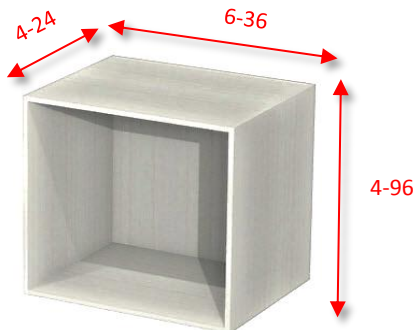

\* Y = Cabinet height - Upper Section height - Bottom Section height - 4.5" (Legs)

milinopanel@gmail.com  
 (305)-332-3571  
 17840 NE 5th Ave  
 Miami FL 33162

Model Wine storage cabinet

BEAC	21"W x 24"D x 34-1/2"H-2D-1S
------	------------------------------

Model Wine storage cabinet

WEAC30	13"W x 13"D x 30"H 1D-2S
WEAC36	13"W x 13"D x 36"H 1D-2S
WEAC42	13"W x 13"D x 42"H 1D-3S

Model Wine storage cabinet

BW6	6"W x 13"D x 34-1/2"H
BW10	10"W x 13"D x 34-1/2"H
BW14	14"W x 13"D x 34-1/2"H
BW18	18"W x 13"D x 34-1/2"H
BW22	22"W x 13"D x 34-1/2"H
BW26	26"W x 13"D x 34-1/2"H
BW30	30"W x 13"D x 34-1/2"H
BW34	34"W x 13"D x 34-1/2"H