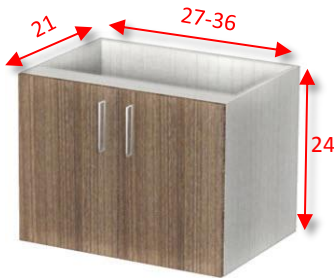

Model Floating cabinets 2-doors, 1-shelf

VF24	24"W x 21"D x 24"H-2D-1S
VF27	27"W x 21"D x 24"H-2D-1S
VF30	30"W x 21"D x 24"H-2D-1S
VF33	33"W x 21"D x 24"H-2D-1S
VF36	36"W x 21"D x 24"H-2D-1S
VF39	39"W x 21"D x 24"H-2D-1S
VF42	42"W x 21"D x 24"H-2D-1S