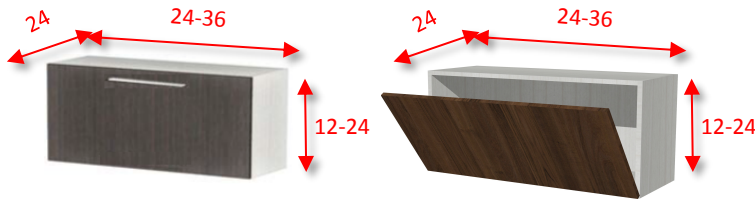

DDC2412	24"W x 24"D x 12"H 1D
DDC2415	24"W x 24"D x 15"H 1D
DDC2418	24"W x 24"D x 18"H 1D
DDC2421	24"W x 24"D x 21"H 1D-1S
DDC2424	24"W x 24"D x 24"H 1D-1S
DDC2712	27"W x 24"D x 12"H 1D
DDC2715	27"W x 24"D x 15"H 1D
DDC3012	30"W x 24"D x 12"H 1D
DDC3015	30"W x 24"D x 15"H 1D
DDC3018	30"W x 24"D x 18"H 1D
DDC3021	30"W x 24"D x 21"H 1D-1S
DDC3024	30"W x 24"D x 24"H 1D-1S
DDC3312	33"W x 24"D x 12"H 1D
DDC3315	33"W x 24"D x 15"H 1D
DDC3612	36"W x 24"D x 12"H 1D
DDC3615	36"W x 24"D x 15"H 1D
DDC3618	36"W x 24"D x 18"H 1D
DDC3621	36"W x 24"D x 21"H 1D-1S