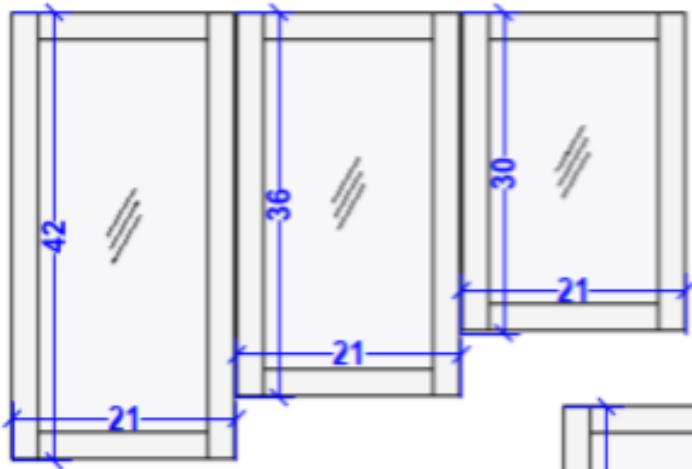

Glass door options