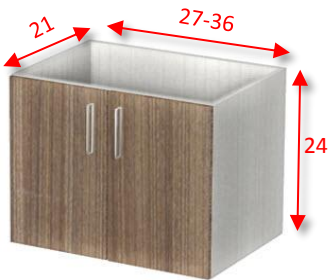

Model Floating sink cabinets 2-doors, 1-drawer

VSF27D	27"W x 21"D x 24"H-2D-1DRA
VSF30D	30"W x 21"D x 24"H-2D-1DRA
VSF33D	33"W x 21"D x 24"H-2D-1DRA
VSF36D	36"W x 21"D x 24"H-2D-1DRA
VSF39D	39"W x 21"D x 24"H-2D-1DRA
VSF42D	42"W x 21"D x 24"H-2D-1DRA