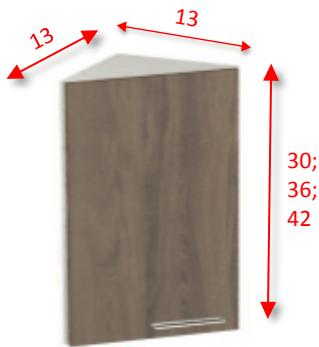

\* Y = Cabinet height - Upper Section height - Bottom Section height - 4.5" (Legs)

milinopanel@gmail.com  
 (305)-332-3571  
 17840 NE 5th Ave  
 Miami FL 33162

Model Wine storage cabinet

BEAC	21"W x 24"D x 34-1/2"H-2D-1S
------	------------------------------

Model Wine storage cabinet

WEAC30	13"W x 13"D x 30"H 1D-2S
WEAC36	13"W x 13"D x 36"H 1D-2S
WEAC42	13"W x 13"D x 42"H 1D-3S

Model Wine storage cabinet

BW6	6"W x 13"D x 34-1/2"H
BW10	10"W x 13"D x 34-1/2"H
BW14	14"W x 13"D x 34-1/2"H
BW18	18"W x 13"D x 34-1/2"H
BW22	22"W x 13"D x 34-1/2"H
BW26	26"W x 13"D x 34-1/2"H
BW30	30"W x 13"D x 34-1/2"H
BW34	34"W x 13"D x 34-1/2"H