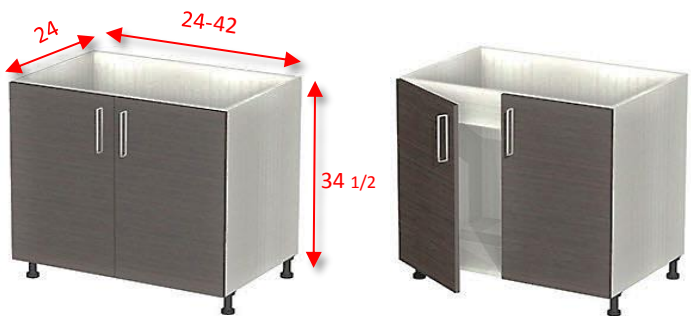

Model Base cabinets 4-drawers (3 equal 1 big)

B4D12	12"W x 24"D x 34-1/2"H-4DRA
B4D15	15"W x 24"D x 34-1/2"H-4DRA
B4D18	18"W x 24"D x 34-1/2"H-4DRA
B4D21	21"W x 24"D x 34-1/2"H-4DRA
B4D24	24"W x 24"D x 34-1/2"H-4DRA
B4D27	27"W x 24"D x 34-1/2"H-4DRA
B4D30	30"W x 24"D x 34-1/2"H-4DRA
B4D33	33"W x 24"D x 34-1/2"H-4DRA
B4D36	36"W x 24"D x 34-1/2"H-4DRA

milinopanel@gmail.com

(305)-332-3571

17840 NE 5th Ave

Miami FL 33162

Model Base cabinets 2-drawers (2 equal)

B2DE12	12"W x 24"D x 34-1/2"H-2DRA
B2DE15	15"W x 24"D x 34-1/2"H-2DRA
B2DE18	18"W x 24"D x 34-1/2"H-2DRA
B2DE21	21"W x 24"D x 34-1/2"H-2DRA
B2DE24	24"W x 24"D x 34-1/2"H-2DRA
B2DE27	27"W x 24"D x 34-1/2"H-2DRA
B2DE30	30"W x 24"D x 34-1/2"H-2DRA
B2DE33	33"W x 24"D x 34-1/2"H-2DRA
B2DE36	36"W x 24"D x 34-1/2"H-2DRA

Model Base cabinets 3-drawers (2 equal 1 inner)

B3DI12	12"W x 24"D x 34-1/2"H-3DRA
B3DI15	15"W x 24"D x 34-1/2"H-3DRA
B3DI18	18"W x 24"D x 34-1/2"H-3DRA
B3DI21	21"W x 24"D x 34-1/2"H-3DRA
B3DI24	24"W x 24"D x 34-1/2"H-3DRA
B3DI27	27"W x 24"D x 34-1/2"H-3DRA
B3DI30	30"W x 24"D x 34-1/2"H-3DRA
B3DI33	33"W x 24"D x 34-1/2"H-3DRA
B3DI36	36"W x 24"D x 34-1/2"H-3DRA