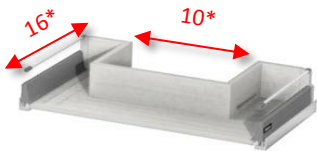

* Cut out can be customized