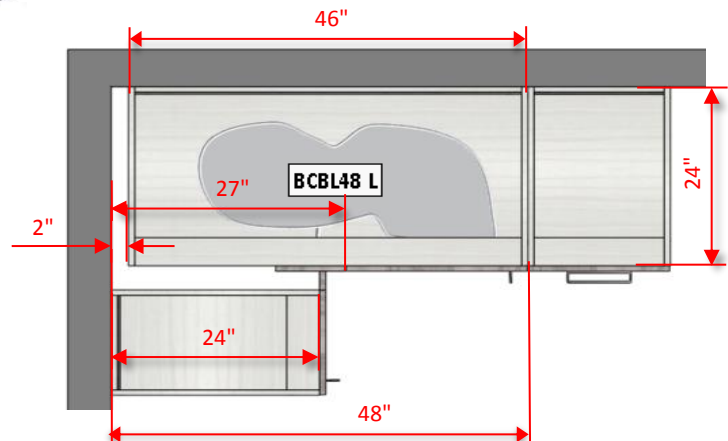

BS15 15"W x 24"D x 34-1/2"H-1D-1S

BS18 18"W x 24"D x 34-1/2"H-1D-1S

BS21 21"W x 24"D x 34-1/2"H-1D-1S

BS24 24"W x 24"D x 34-1/2"H-1D-1S

Model Base cabinets 1-door, 2-drawers

BD12 12"W x 24"D x 34-1/2"H-1D-2DRA

Model Base corner cabinets 2-doors, 1-shelf

BC33	33"W x 33"D x 34-1/2"H-2D-1S
BC36	36"W x 36"D x 34-1/2"H-2D-1S

Model Base corner Lazy Susan cabinets 2-doors

BCL33	33"W x 33"D x 34-1/2"H-2D
BCL36	36"W x 36"D x 34-1/2"H-2D

Model Blind base corner cabinets 1-door, 1-shelf

BCB40	40"W x 24"D x 34-1/2"H-1D-1S
BCB42	42"W x 24"D x 34-1/2"H-1D-1S
BCB44	44"W x 24"D x 34-1/2"H-1D-1S
BCB46	46"W x 24"D x 34-1/2"H-1D-1S

Model Blind base corner cabinets 1-door, 1-LeMans system

BCBL46	46"W x 24"D x 34-1/2"H-1D-1L
BCBL48	48"W x 24"D x 34-1/2"H-1D-1L
BCBL50	50"W x 24"D x 34-1/2"H-1D-1L

\* the cabinet size as you see in the book (40; 42; 44; 46; 48; 50) will be less by 2" see picture