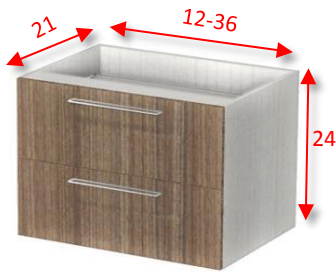

Model Floating cabinets 2-drawers (2 equal)

VF2D12	12"W x 21"D x 24"H-2DRA
VF2D15	15"W x 21"D x 24"H-2DRA
VF2D18	18"W x 21"D x 24"H-2DRA
VF2D21	21"W x 21"D x 24"H-2DRA
VF2D24	24"W x 21"D x 24"H-2DRA
VF2D27	27"W x 21"D x 24"H-2DRA
VF2D30	30"W x 21"D x 24"H-2DRA
VF2D33	33"W x 21"D x 24"H-2DRA
VF2D36	36"W x 21"D x 24"H-2DRA