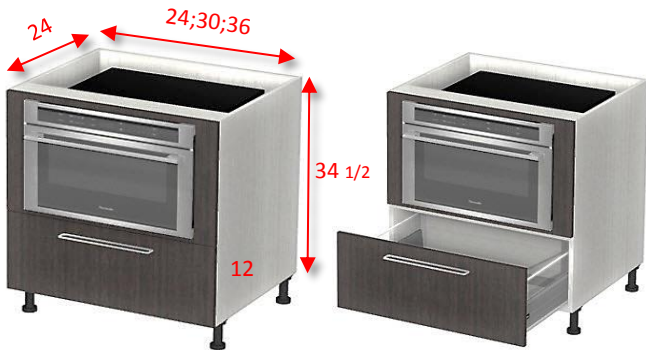

BCBL46	46"W x 24"D x 34-1/2"H-1D-1L
BCBL48	48"W x 24"D x 34-1/2"H-1D-1L
BCBL50	50"W x 24"D x 34-1/2"H-1D-1L

\* the cabinet size as you see in the book (40; 42; 44; 46; 48; 50) will be less by 2" see picture

milinopanel@gmail.com

(305)-332-3571

17840 NE 5th Ave

Miami FL 33162

Model Cooktop base cabinets  
2-drawer, false panel

CTB30	30"W x 24"D x 34-1/2"H-2DRA-FP
CTB36	36"W x 24"D x 34-1/2"H-2DRA-FP

Model Cooktop oven base cabinet, false panel

COB30	30"W x 24"D x 34-1/2"H
COB36	36"W x 24"D x 34-1/2"H
COB39	39"W x 24"D x 34-1/2"H

Model Microwave base cabinets  
1-drawer, false panel

MB24	24"W x 24"D x 34-1/2"H-1DRA-FP
MB30	30"W x 24"D x 34-1/2"H-1DRA-FP
MB36	36"W x 24"D x 34-1/2"H-1DRA-FP