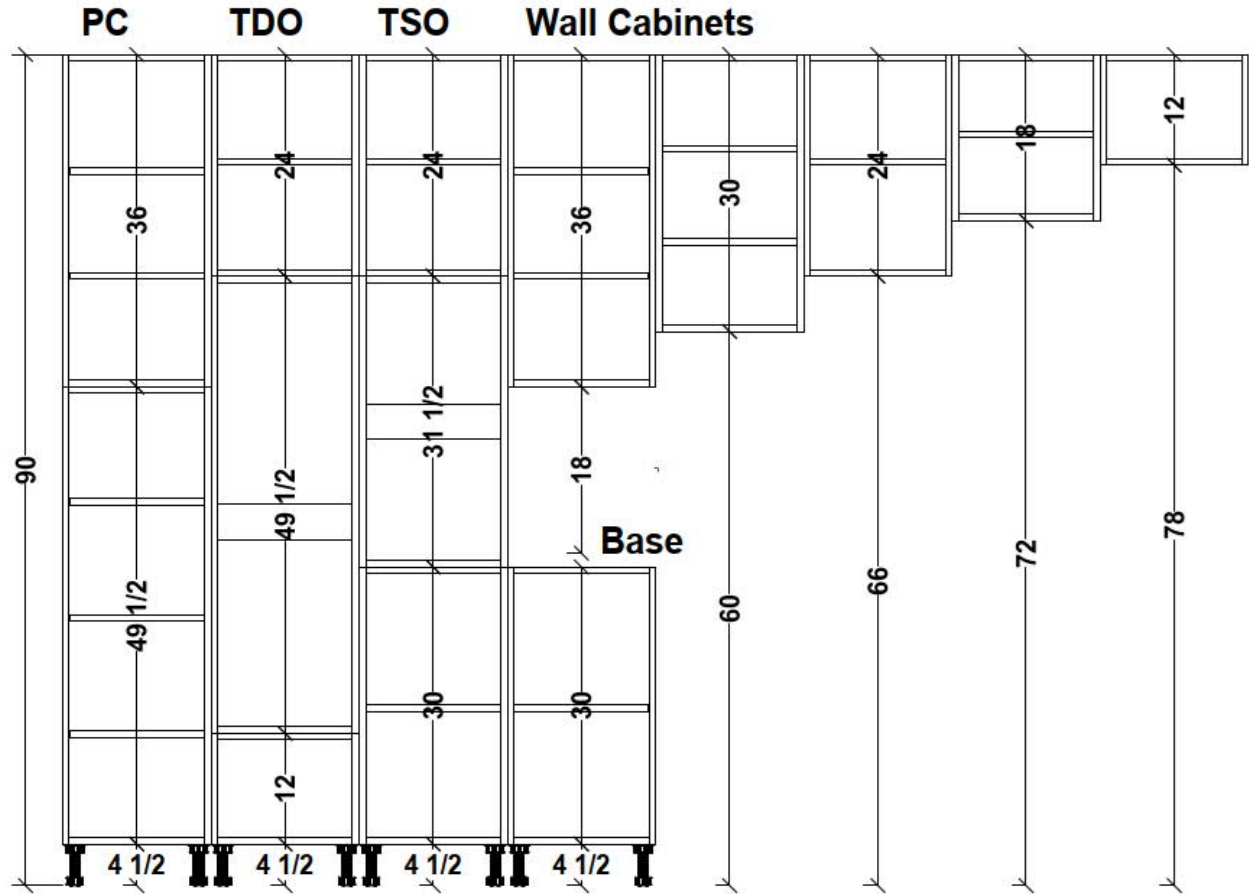

### Wall Cabinets:

Wall cabinets have standard heights of 12, 15, 18, 24, 30, 36, and 42 with standard 13 or 24 inches deep\*

**\*Depth Can Be Modified on any cabinet**

milinopanel@gmail.com  
 (305)-332-3571  
 17840 NE 5th Ave  
 Miami FL 33162