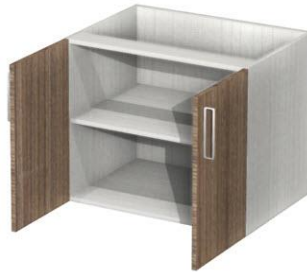

Model Floating cabinets 2-doors, 1-shelf

VF24	24"W x 21"D x 24"H-2D-1S
VF27	27"W x 21"D x 24"H-2D-1S
VF30	30"W x 21"D x 24"H-2D-1S
VF33	33"W x 21"D x 24"H-2D-1S
VF36	36"W x 21"D x 24"H-2D-1S
VF39	39"W x 21"D x 24"H-2D-1S
VF42	42"W x 21"D x 24"H-2D-1S