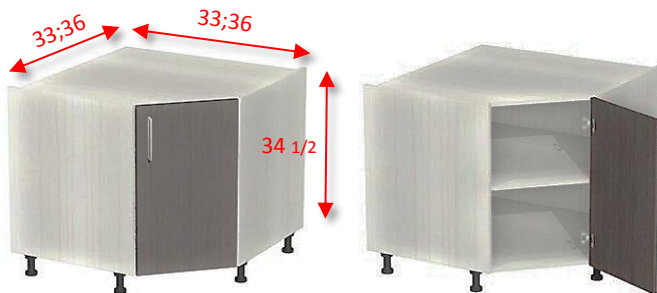

Model Base corner Angle cabinets 1-door, 1-shelf

BCA33	33"W x 33"D x 34-1/2"H-1D-1S
BCA36	36"W x 36"D x 34-1/2"H-1D-1S