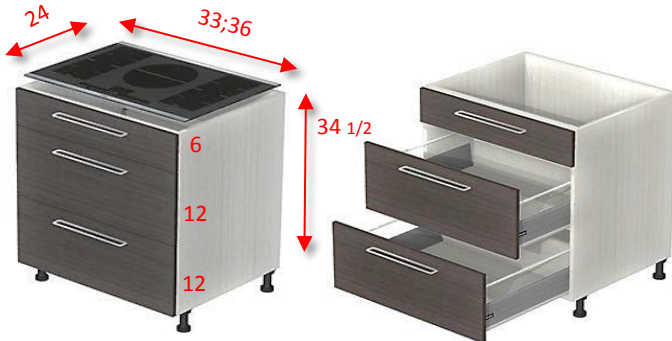

Model Cooktop base cabinets
2-drawer, false panel

CTB30	30"W x 24"D x 34-1/2"H-2DRA-FP
CTB36	36"W x 24"D x 34-1/2"H-2DRA-FP