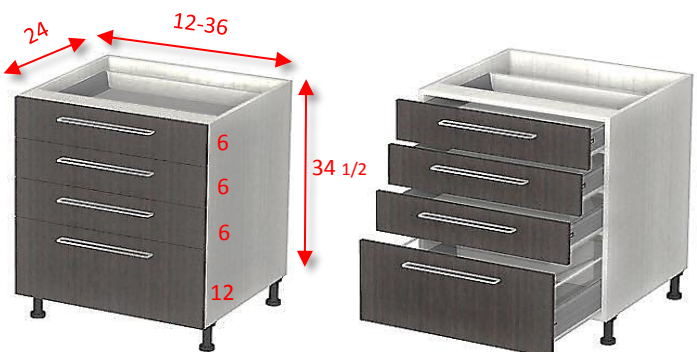

Model Base cabinets 2-doors, 1-drawer, 1-shelf

B24	24"W x 24"D x 34-1/2"H-2D-1DRA-1S
B27	27"W x 24"D x 34-1/2"H-2D-1DRA-1S
B30	30"W x 24"D x 34-1/2"H-2D-1DRA-1S
B33	33"W x 24"D x 34-1/2"H-2D-1DRA-1S
B36	36"W x 24"D x 34-1/2"H-2D-1DRA-1S

milinopanel@gmail.com

(305)-332-3571

17840 NE 5th Ave

Miami FL 33162

Model Base cabinets 2-doors, 3-drawers

BID24	24"W x 24"D x 34-1/2"H-2D-3DRA
BID27	27"W x 24"D x 34-1/2"H-2D-3DRA
BID30	30"W x 24"D x 34-1/2"H-2D-3DRA
BID33	33"W x 24"D x 34-1/2"H-2D-3DRA
BID36	36"W x 24"D x 34-1/2"H-2D-3DRA

Model Base cabinets 2-doors, 3-drawers

B30D2	30"W x 24"D x 34-1/2"H-2D-2DRA
B36D2	36"W x 24"D x 34-1/2"H-2D-2DRA
B42D2	42"W x 24"D x 34-1/2"H-2D-2DRA

Model Base cabinets 3-drawers

B3D12	12"W x 24"D x 34-1/2"H-3DRA
B3D15	15"W x 24"D x 34-1/2"H-3DRA
B3D18	18"W x 24"D x 34-1/2"H-3DRA
B3D21	21"W x 24"D x 34-1/2"H-3DRA
B3D24	24"W x 24"D x 34-1/2"H-3DRA
B3D27	27"W x 24"D x 34-1/2"H-3DRA
B3D30	30"W x 24"D x 34-1/2"H-3DRA
B3D33	33"W x 24"D x 34-1/2"H-3DRA
B3D36	36"W x 24"D x 34-1/2"H-3DRA