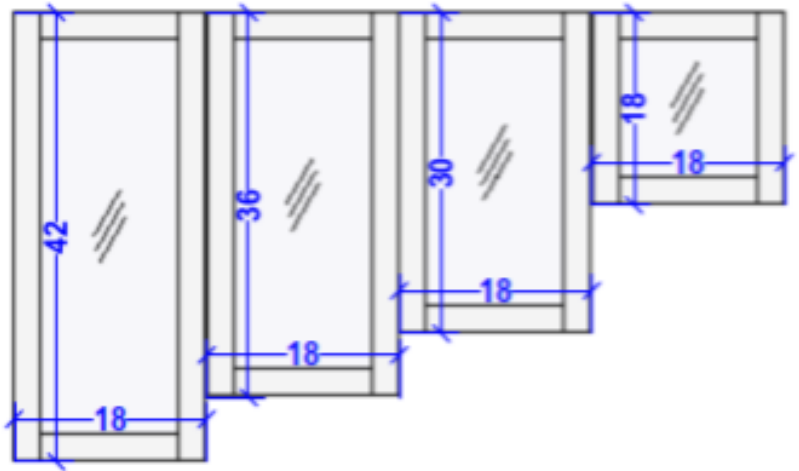

Glass door options