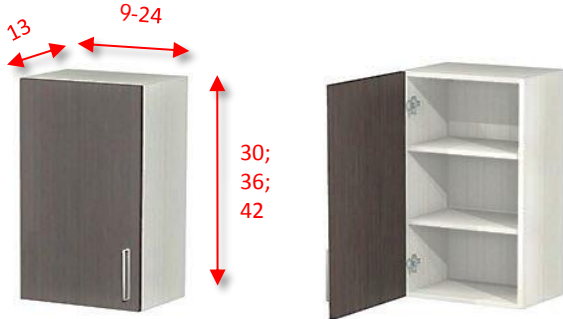

milinopanel@gmail.com

(305)-332-3571

17840 NE 5th Ave

Miami FL 33162

Model Wall cabinets 1-door, 2-shelves

W930	9"W x 13"D x 30"H-1D-2S
W1230	12"W x 13"D x 30"H-1D-2S
W1530	15"W x 13"D x 30"H-1D-2S
W1830	18"W x 13"D x 30"H-1D-2S
W2130	21"W x 13"D x 30"H-1D-2S
W2430	24"W x 13"D x 30"H-1D-2S

W936	9"W x 13"D x 36"H-1D-2S
W1236	12"W x 13"D x 36"H-1D-2S
W1536	15"W x 13"D x 36"H-1D-2S
W1836	18"W x 13"D x 36"H-1D-2S
W2136	21"W x 13"D x 36"H-1D-2S
W2436	24"W x 13"D x 36"H-1D-2S

W942	9"W x 13"D x 42"H-1D-2S
W1242	12"W x 13"D x 42"H-1D-2S
W1542	15"W x 13"D x 42"H-1D-2S
W1842	18"W x 13"D x 42"H-1D-2S
W2142	21"W x 13"D x 42"H-1D-2S
W2442	24"W x 13"D x 42"H-1D-2S

Model Wall cabinets 2 doors, 2-shelves

W2430	24"W x 13"D x 30"H-2D-2S
W2730	27"W x 13"D x 30"H-2D-2S
W3030	30"W x 13"D x 30"H-2D-2S
W3330	33"W x 13"D x 30"H-2D-2S
W3630	36"W x 13"D x 30"H-2D-2S
W3930	39"W x 13"D x 30"H-2D-2S
W4230	42"W x 13"D x 30"H-2D-2S

W2436	24"W x 13"D x 36"H-2D-2S
W2736	27"W x 13"D x 36"H-2D-2S
W3036	30"W x 13"D x 36"H-2D-2S
W3336	33"W x 13"D x 36"H-2D-2S
W3636	36"W x 13"D x 36"H-2D-2S
W3936	39"W x 13"D x 36"H-2D-2S
W4236	42"W x 13"D x 36"H-2D-2S

W2442	24"W x 13"D x 42"H-2D-2S
W2742	27"W x 13"D x 42"H-2D-2S
W3042	30"W x 13"D x 42"H-2D-2S
W3342	33"W x 13"D x 42"H-2D-2S
W3642	36"W x 13"D x 42"H-2D-2S
W3942	39"W x 13"D x 42"H-2D-2S
W4242	42"W x 13"D x 42"H-2D-2S