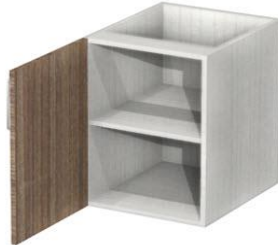

Model Floating cabinets 1-door, 1-shelf

VF12	12"W x 21"D x 24"H-1D-1S
VF15	15"W x 21"D x 24"H-1D-1S
VF18	18"W x 21"D x 24"H-1D-1S
VF21	21"W x 21"D x 24"H-1D-1S
VF24	24"W x 21"D x 24"H-1D-1S