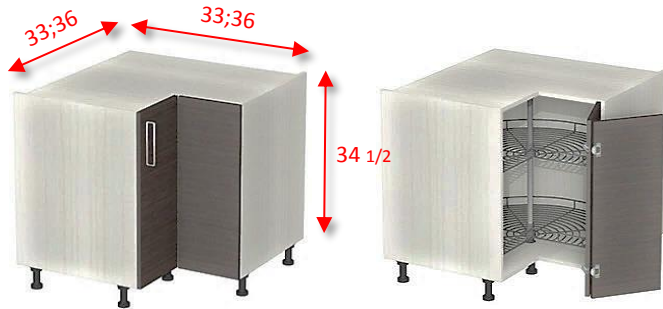

Model Sink base cabinets 2-drawers with cut out

SB2D27	27"W x 24"D x 34-1/2"H-2D-2DRA
SB2D30	30"W x 24"D x 34-1/2"H-2D-2DRA
SB2D33	33"W x 24"D x 34-1/2"H-2D-2DRA
SB2D36	36"W x 24"D x 34-1/2"H-2D-2DRA

Model Base corner Angle cabinets 1-door, 1-shelf

BCA33	33"W x 33"D x 34-1/2"H-1D-1S
BCA36	36"W x 36"D x 34-1/2"H-1D-1S

Model Base corner Angle Lazy Susan cabinets

BCAL33	33"W x 33"D x 34-1/2"H-1D
BCAL36	36"W x 36"D x 34-1/2"H-1D

milinopanel@gmail.com  
 (305)-332-3571  
 17840 NE 5th Ave  
 Miami FL 33162

Model Base corner cabinets 2-doors, 1-shelf

BC33	33"W x 33"D x 34-1/2"H-2D-1S
BC36	36"W x 36"D x 34-1/2"H-2D-1S

Model Base corner Lazy Susan cabinets 2-doors

BCL33	33"W x 33"D x 34-1/2"H-2D
BCL36	36"W x 36"D x 34-1/2"H-2D