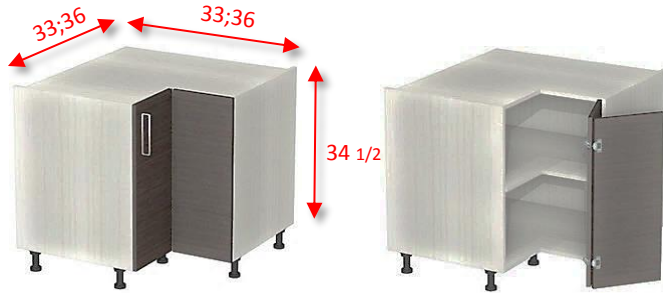

Model Sink base cabinets 2-drawers with cut out

SB2D27	27"W x 24"D x 34-1/2"H-2D-2DRA
SB2D30	30"W x 24"D x 34-1/2"H-2D-2DRA
SB2D33	33"W x 24"D x 34-1/2"H-2D-2DRA
SB2D36	36"W x 24"D x 34-1/2"H-2D-2DRA

Model Base corner Angle cabinets 1-door, 1-shelf

BCA33	33"W x 33"D x 34-1/2"H-1D-1S
BCA36	36"W x 36"D x 34-1/2"H-1D-1S

Model Base corner Angle Lazy Susan cabinets

BCAL33	33"W x 33"D x 34-1/2"H-1D
BCAL36	36"W x 36"D x 34-1/2"H-1D

milinopanel@gmail.com  
 (305)-332-3571  
 17840 NE 5th Ave  
 Miami FL 33162

Model Base corner cabinets 2-doors, 1-shelf

BC33	33"W x 33"D x 34-1/2"H-2D-1S
BC36	36"W x 36"D x 34-1/2"H-2D-1S

Model Base corner Lazy Susan cabinets 2-doors

BCL33	33"W x 33"D x 34-1/2"H-2D
BCL36	36"W x 36"D x 34-1/2"H-2D