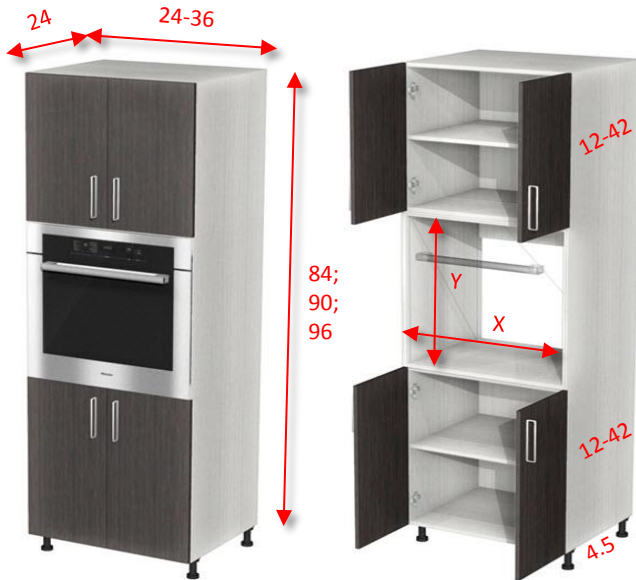

Model Tall Double Oven cabinets

TSO2484	24"W x 24"D x 84"H-4D-2S
TSO2784	27"W x 24"D x 84"H-4D-2S
TSO3084	30"W x 24"D x 84"H-4D-2S
TSO3384	33"W x 24"D x 84"H-4D-2S
TSO3684	36"W x 24"D x 84"H-4D-2S
TSO2490	24"W x 24"D x 90"H-4D-2S
TSO2790	27"W x 24"D x 90"H-4D-2S
TSO3090	30"W x 24"D x 90"H-4D-2S
TSO3390	33"W x 24"D x 90"H-4D-2S
TSO3690	36"W x 24"D x 90"H-4D-2S
TSO2496	24"W x 24"D x 96"H-4D-2S
TSO2796	27"W x 24"D x 96"H-4D-2S
TSO3096	30"W x 24"D x 96"H-4D-2S
TSO3396	33"W x 24"D x 96"H-4D-2S
TSO3696	36"W x 24"D x 96"H-4D-2S

* Y = Cabinet height - Upper Section height - Bottom Section height - 4.5" (Legs)