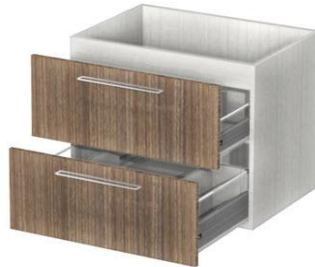

Model Floating sink cabinets 2-drawers (2 equal) with cut out

VSF2D27	27"W x 21"D x 24"H-2DRA
VSF2D30	30"W x 21"D x 24"H-2DRA
VSF2D33	33"W x 21"D x 24"H-2DRA
VSF2D36	36"W x 21"D x 24"H-2DRA