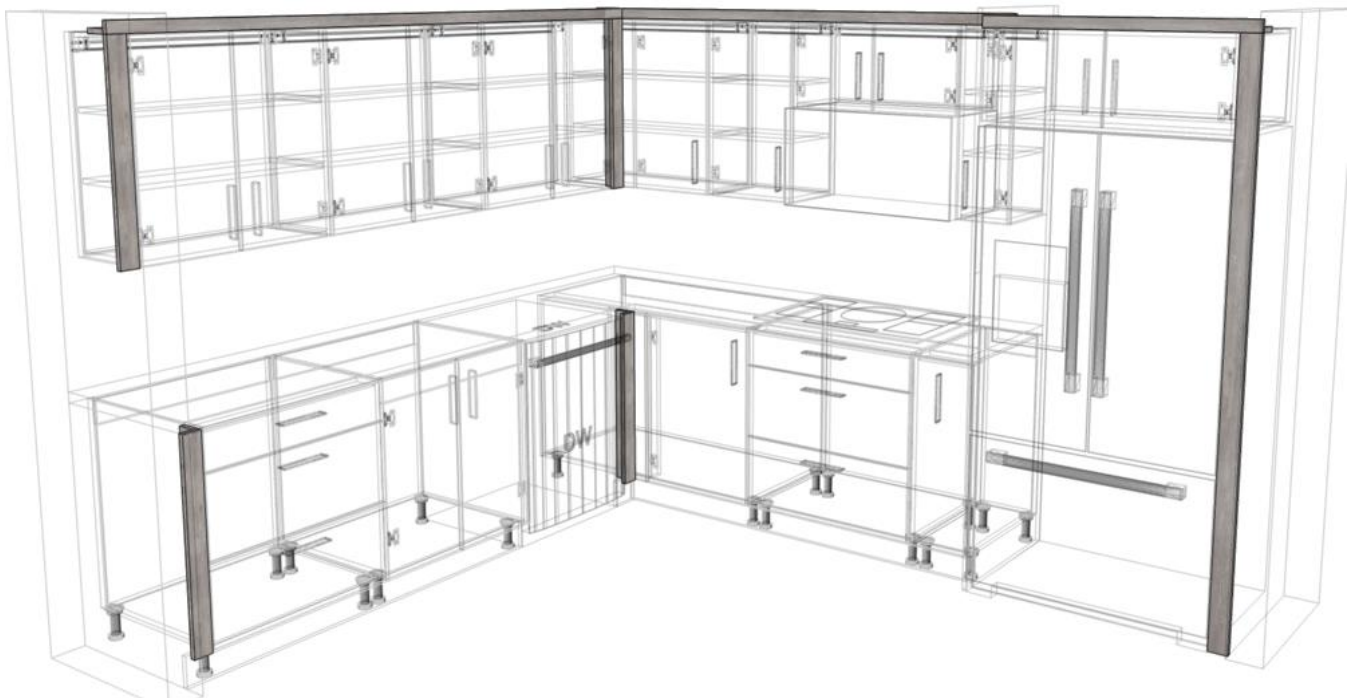

L-Shape 2x108x2

L-Shape 2x108x4.5