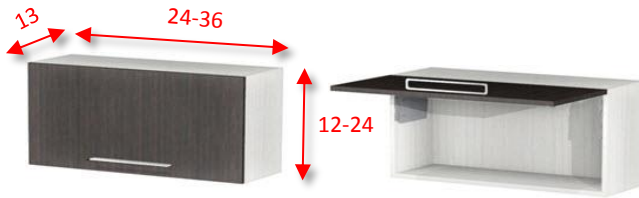

milinopanel@gmail.com

(305)-332-3571

17840 NE 5th Ave

Miami FL 33162

Model Wall Bridge cabinets 1-door lift up

WBA2412	24"W x 13"D x 12"H 1D
WBA2415	24"W x 13"D x 15"H 1D
WBA2418	24"W x 13"D x 18"H 1D
WBA2421	24"W x 13"D x 21"H 1D-1S
WBA2424	24"W x 13"D x 24"H 1D-1S
WBA2712	27"W x 13"D x 12"H 1D
WBA2715	27"W x 13"D x 15"H 1D
WBA3012	30"W x 13"D x 12"H 1D
WBA3015	30"W x 13"D x 15"H 1D
WBA3018	30"W x 13"D x 18"H 1D
WBA3021	30"W x 13"D x 21"H 1D-1S
WBA3024	30"W x 13"D x 24"H 1D-1S
WBA3312	33"W x 13"D x 12"H 1D
WBA3315	33"W x 13"D x 15"H 1D
WBA3612	36"W x 13"D x 12"H 1D
WBA3615	36"W x 13"D x 15"H 1D
WBA3618	36"W x 13"D x 18"H 1D
WBA3621	36"W x 13"D x 21"H 1D-1S