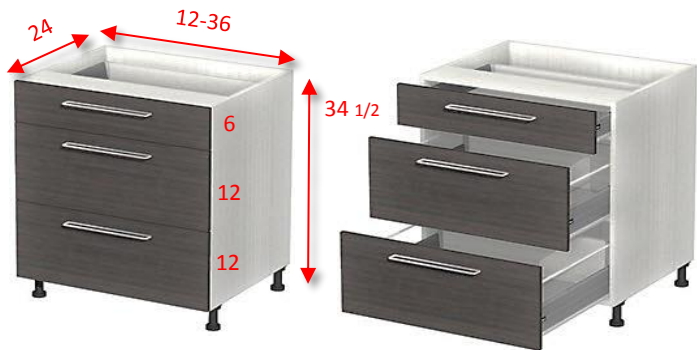

Model Base cabinets 2-doors, 1-drawer, 1-shelf

B24	24"W x 24"D x 34-1/2"H-2D-1DRA-1S
B27	27"W x 24"D x 34-1/2"H-2D-1DRA-1S
B30	30"W x 24"D x 34-1/2"H-2D-1DRA-1S
B33	33"W x 24"D x 34-1/2"H-2D-1DRA-1S
B36	36"W x 24"D x 34-1/2"H-2D-1DRA-1S

milinopanel@gmail.com

(305)-332-3571

17840 NE 5th Ave

Miami FL 33162

Model Base cabinets 2-doors, 3-drawers

BID24	24"W x 24"D x 34-1/2"H-2D-3DRA
BID27	27"W x 24"D x 34-1/2"H-2D-3DRA
BID30	30"W x 24"D x 34-1/2"H-2D-3DRA
BID33	33"W x 24"D x 34-1/2"H-2D-3DRA
BID36	36"W x 24"D x 34-1/2"H-2D-3DRA

Model Base cabinets 2-doors, 3-drawers

B30D2	30"W x 24"D x 34-1/2"H-2D-2DRA
B36D2	36"W x 24"D x 34-1/2"H-2D-2DRA
B42D2	42"W x 24"D x 34-1/2"H-2D-2DRA

Model Base cabinets 3-drawers

B3D12	12"W x 24"D x 34-1/2"H-3DRA
B3D15	15"W x 24"D x 34-1/2"H-3DRA
B3D18	18"W x 24"D x 34-1/2"H-3DRA
B3D21	21"W x 24"D x 34-1/2"H-3DRA
B3D24	24"W x 24"D x 34-1/2"H-3DRA
B3D27	27"W x 24"D x 34-1/2"H-3DRA
B3D30	30"W x 24"D x 34-1/2"H-3DRA
B3D33	33"W x 24"D x 34-1/2"H-3DRA
B3D36	36"W x 24"D x 34-1/2"H-3DRA