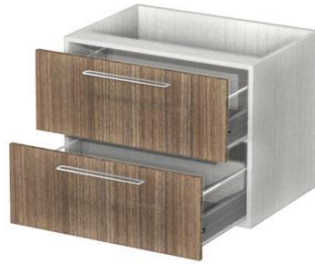

Model Floating cabinets 2-drawers (2 equal)

VF2D12	12"W x 21"D x 24"H-2DRA
VF2D15	15"W x 21"D x 24"H-2DRA
VF2D18	18"W x 21"D x 24"H-2DRA
VF2D21	21"W x 21"D x 24"H-2DRA
VF2D24	24"W x 21"D x 24"H-2DRA
VF2D27	27"W x 21"D x 24"H-2DRA
VF2D30	30"W x 21"D x 24"H-2DRA
VF2D33	33"W x 21"D x 24"H-2DRA
VF2D36	36"W x 21"D x 24"H-2DRA