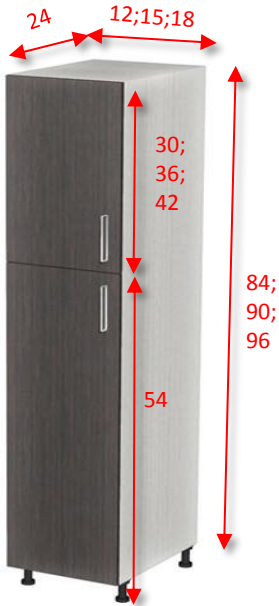

Model Pantry cabinets 2-doors, 5-shelves

PC1284	12"W x 24"D x 84"H 2D-5S
PC1584	15"W x 24"D x 84"H 2D-5S
PC1884	18"W x 24"D x 84"H 2D-5S
PC1290	12"W x 24"D x 90"H 2D-5S
PC1590	15"W x 24"D x 90"H 2D-5S
PC1890	18"W x 24"D x 90"H 2D-5S
PC1296	12"W x 24"D x 96"H 2D-5S
PC1596	15"W x 24"D x 96"H 2D-5S
PC1896	18"W x 24"D x 96"H 2D-5S