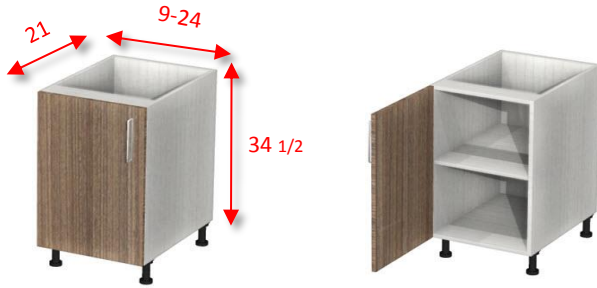

Model Base cabinets 1-door, 1-shelf

VBS9	9"W x 21"D x 34-1/2"H-1D-1S
VBS12	12"W x 21"D x 34-1/2"H-1D-1S
VBS15	15"W x 21"D x 34-1/2"H-1D-1S
VBS18	18"W x 21"D x 34-1/2"H-1D-1S
VBS21	21"W x 21"D x 34-1/2"H-1D-1S
VBS24	24"W x 21"D x 34-1/2"H-1D-1S