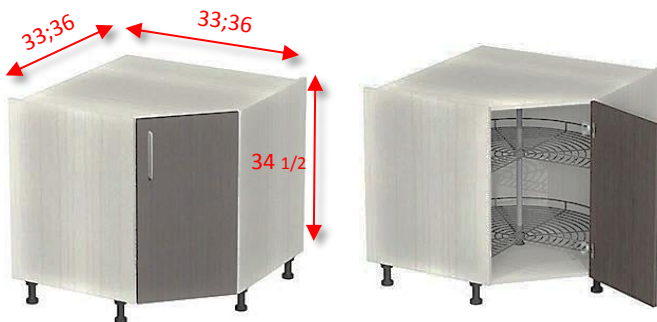

Model Base corner Angle Lazy Susan cabinets

BCAL33	33"W x 33"D x 34-1/2"H-1D
BCAL36	36"W x 36"D x 34-1/2"H-1D