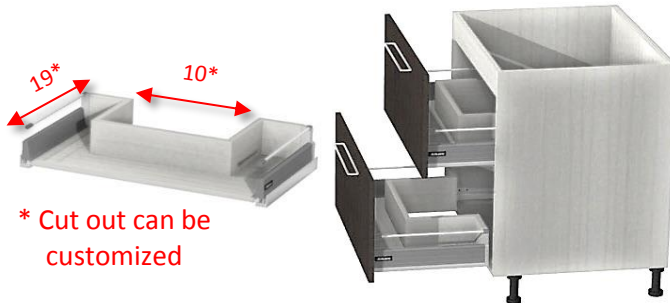

milinopanel@gmail.com

(305)-332-3571

17840 NE 5th Ave

Miami FL 33162

Model Sink base cabinets 2-doors, 1-tray

SBT24	24"W x 24"D x 34-1/2"H-2D-1T
SBT27	27"W x 24"D x 34-1/2"H-2D-1T
SBT30	30"W x 24"D x 34-1/2"H-2D-1T
SBT33	33"W x 24"D x 34-1/2"H-2D-1T
SBT36	36"W x 24"D x 34-1/2"H-2D-1T

Model Sink base cabinets 2-doors, 1-drawer, 1-tray

SBDT24	24"W x 24"D x 34-1/2"H-2D-1DRA-1T
SBDT27	27"W x 24"D x 34-1/2"H-2D-1DRA-1T
SBDT30	30"W x 24"D x 34-1/2"H-2D-1DRA-1T
SBDT33	33"W x 24"D x 34-1/2"H-2D-1DRA-1T
SBDT36	36"W x 24"D x 34-1/2"H-2D-1DRA-1T