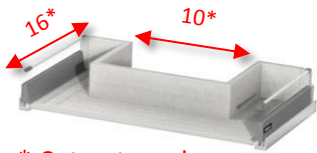

* Cut out can be customized