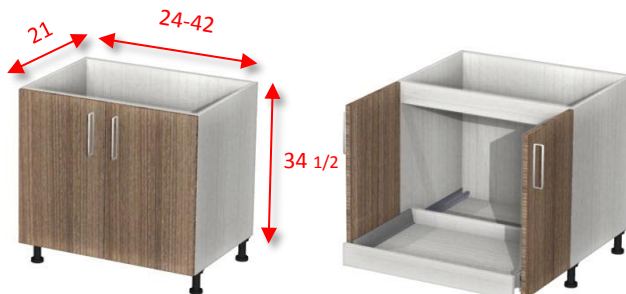

Model Sink base cabinets 2-doors, 1-drawer

VSBD24	24"W x 21"D x 34-1/2"H-2D-1DRA
VSBD27	27"W x 21"D x 34-1/2"H-2D-1DRA
VSBD30	30"W x 21"D x 34-1/2"H-2D-1DRA
VSBD33	33"W x 21"D x 34-1/2"H-2D-1DRA
VSBD36	36"W x 21"D x 34-1/2"H-2D-1DRA
VSBD39	39"W x 21"D x 34-1/2"H-2D-1DRA
VSBD42	42"W x 21"D x 34-1/2"H-2D-1DRA