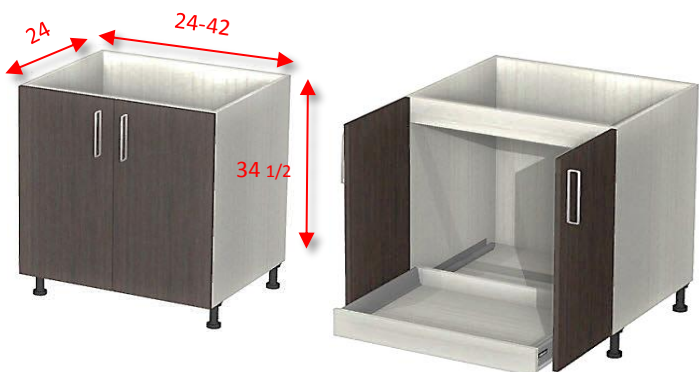

Model Sink base cabinets 2-doors, 1-drawer

SBD24	24"W x 24"D x 34-1/2"H-2D-1DRA
SBD27	27"W x 24"D x 34-1/2"H-2D-1DRA
SBD30	30"W x 24"D x 34-1/2"H-2D-1DRA
SBD33	33"W x 24"D x 34-1/2"H-2D-1DRA
SBD36	36"W x 24"D x 34-1/2"H-2D-1DRA
SBD39	39"W x 24"D x 34-1/2"H-2D-1DRA
SBD42	42"W x 24"D x 34-1/2"H-2D-1DRA