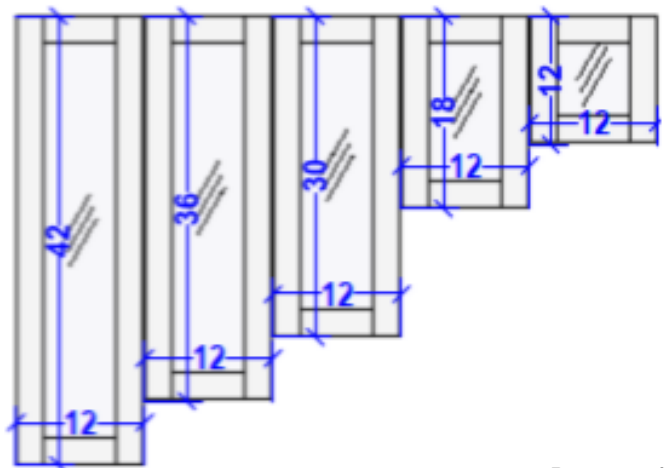

Glass door options