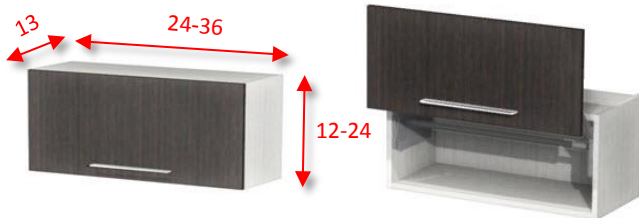

Model Wall Bridge cabinets 1-door parallel lift up

WBL2412	24"W x 13"D x 12"H 1D
WBL2415	24"W x 13"D x 15"H 1D
WBL2418	24"W x 13"D x 18"H 1D
WBL2421	24"W x 13"D x 21"H 1D-1S
WBL2424	24"W x 13"D x 24"H 1D-1S
WBL2712	27"W x 13"D x 12"H 1D
WBL2715	27"W x 13"D x 15"H 1D
WBL3012	30"W x 13"D x 12"H 1D
WBL3015	30"W x 13"D x 15"H 1D
WBL3018	30"W x 13"D x 18"H 1D
WBL3021	30"W x 13"D x 21"H 1D-1S
WBL3024	30"W x 13"D x 24"H 1D-1S
WBL3312	33"W x 13"D x 12"H 1D
WBL3315	33"W x 13"D x 15"H 1D
WBL3612	36"W x 13"D x 12"H 1D
WBL3615	36"W x 13"D x 15"H 1D
WBL3618	36"W x 13"D x 18"H 1D
WBL3621	36"W x 13"D x 21"H 1D-1S