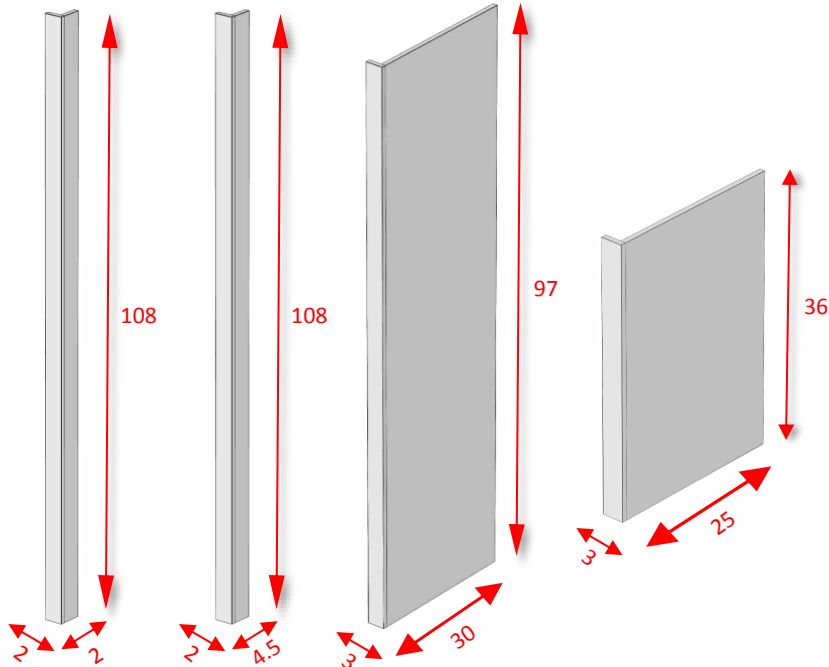

milinopanel@gmail.com
(305)-332-3571
17840 NE 5th Ave
Miami FL 33162

Model	L-shape
L2	2"W x 2"D x 108"H
L4.5	2"W x 4.5"D x 108"H
L36	3"W x 25"D x 36"H
L97	3"W x 30"D x 97"H
Crown Molding	108"W x 2-3/4"D x 3"H