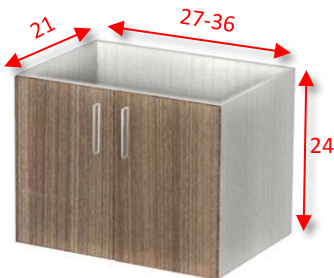

Model Floating sink cabinets 2-doors

VSF27	27"W x 21"D x 24"H-2D
VSF30	30"W x 21"D x 24"H-2D
VSF33	33"W x 21"D x 24"H-2D
VSF36	36"W x 21"D x 24"H-2D
VSF39	39"W x 21"D x 24"H-2D
VSF42	42"W x 21"D x 24"H-2D