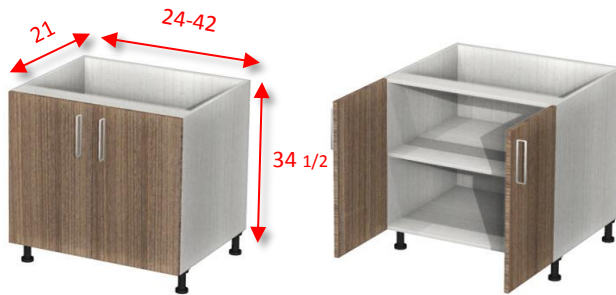

Model Base cabinets 2-doors, 1-shelf

VBS24	24"W x 21"D x 34-1/2"H-2D-1S
VBS27	27"W x 21"D x 34-1/2"H-2D-1S
VBS30	30"W x 21"D x 34-1/2"H-2D-1S
VBS33	33"W x 21"D x 34-1/2"H-2D-1S
VBS36	36"W x 21"D x 34-1/2"H-2D-1S
VBS39	39"W x 21"D x 34-1/2"H-2D-1S
VBS42	42"W x 21"D x 34-1/2"H-2D-1S