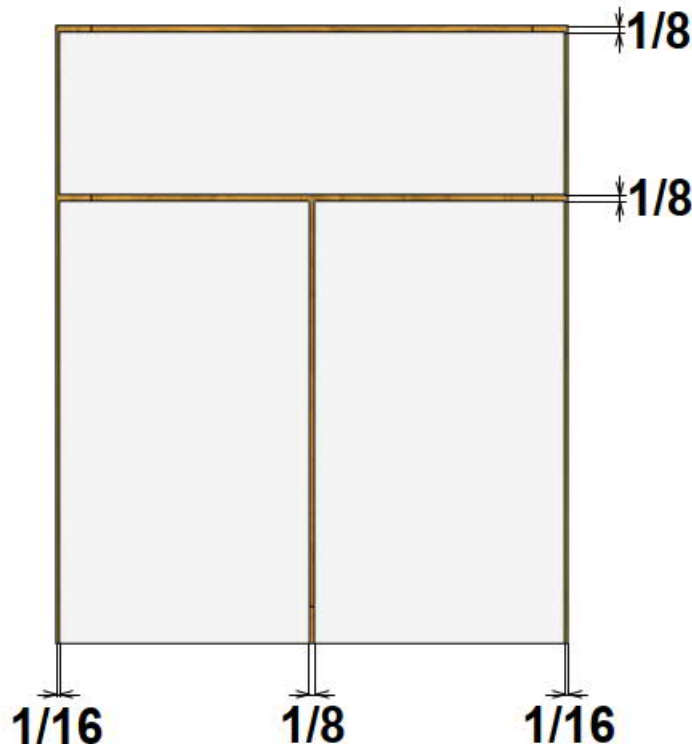

Introducing Standard Size Shaker Cabinets with Full Overlay Doors

- A full overlay is a cabinet door that covers the cabinet's entire face frame. This ensures that the reveals are minimal and least amount of cabinet frame is visible
- Reveal is the part of the cabinet frame that can be seen after the door is attached
- Our reveals are 1/8 inch as seen in the picture below
- Bottom of the cabinets have no reveal

All our cabinets have plastic legs with adjustable leg levelers. With standard leveler height of 4 ½ inches.