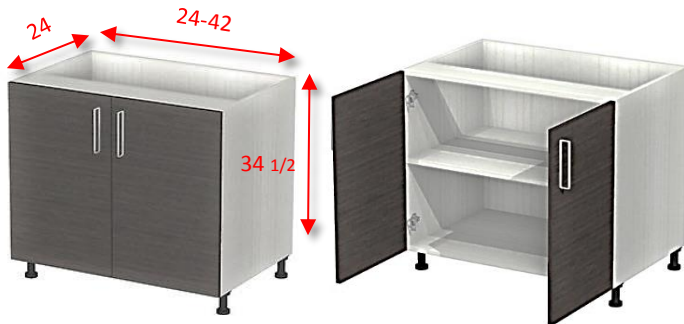

BID15 15"W x 24"D x 34-1/2"H-1D-3DRA

BID18 18"W x 24"D x 34-1/2"H-1D-3DRA

BID21 21"W x 24"D x 34-1/2"H-1D-3DRA

BID24 24"W x 24"D x 34-1/2"H-1D-3DRA

Model Base Recycling Center cabinets

BSG15 15"W x 24"D x 34-1/2"H-1D-1Can

BSG18 18"W x 24"D x 34-1/2"H-1D-2Can

BSG21 21"W x 24"D x 34-1/2"H-1D-2Can

BSG24 24"W x 24"D x 34-1/2"H-1D-2Can

milinopanel@gmail.com

(305)-332-3571

17840 NE 5th Ave

Miami FL 33162

Model Base Recycling Center cabinets with drawer

BG15	15"W x 24"D x 34-1/2"H-1D-1DRA-1Can
BG18	18"W x 24"D x 34-1/2"H-1D-1DRA-2Can
BG21	21"W x 24"D x 34-1/2"H-1D-1DRA-2Can
BG24	24"W x 24"D x 34-1/2"H-1D-1DRA-2Can

Model Base cabinets 1-door, 2-spice pull out

BSP6	6"W x 24"D x 34-1/2"H-1D-1SP
BSP9	9"W x 24"D x 34-1/2"H-1D-1SP
BSP12	12"W x 24"D x 34-1/2"H-1D-1SP
BSP15	15"W x 24"D x 34-1/2"H-1D-1SP

Model Base cabinets 2-doors, 1-shelf

BS24	24"W x 24"D x 34-1/2"H-2D-1S
BS27	27"W x 24"D x 34-1/2"H-2D-1S
BS30	30"W x 24"D x 34-1/2"H-2D-1S
BS33	33"W x 24"D x 34-1/2"H-2D-1S
BS36	36"W x 24"D x 34-1/2"H-2D-1S
BS39	39"W x 24"D x 34-1/2"H-2D-1S
BS42	42"W x 24"D x 34-1/2"H-2D-1S