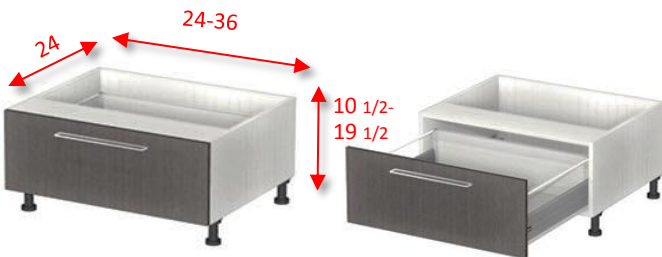

Model Blind base corner cabinets 1-door, 1-shelf

BCB40	40"W x 24"D x 34-1/2"H-1D-1S
BCB42	42"W x 24"D x 34-1/2"H-1D-1S
BCB44	44"W x 24"D x 34-1/2"H-1D-1S
BCB46	46"W x 24"D x 34-1/2"H-1D-1S

Model Blind base corner cabinets 1-door, 1-LeMans system

BCBL46	46"W x 24"D x 34-1/2"H-1D-1L
BCBL48	48"W x 24"D x 34-1/2"H-1D-1L
BCBL50	50"W x 24"D x 34-1/2"H-1D-1L

\* the cabinet size as you see in the book (40; 42; 44; 46; 48; 50) will be less by 2" see picture

milinopanel@gmail.com

(305)-332-3571

17840 NE 5th Ave

Miami FL 33162

Model Cooktop base cabinets  
2-drawer, false panel

CTB30	30"W x 24"D x 34-1/2"H-2DRA-FP
CTB36	36"W x 24"D x 34-1/2"H-2DRA-FP

Model Cooktop oven base cabinet, false panel

COB30	30"W x 24"D x 34-1/2"H
COB36	36"W x 24"D x 34-1/2"H
COB39	39"W x 24"D x 34-1/2"H

Model Microwave base cabinets  
1-drawer, false panel

MB24	24"W x 24"D x 34-1/2"H-1DRA-FP
MB30	30"W x 24"D x 34-1/2"H-1DRA-FP
MB36	36"W x 24"D x 34-1/2"H-1DRA-FP