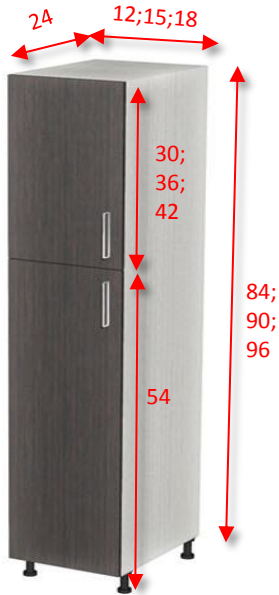

Model   Pantry cabinets 2-doors, 2-drawers,
4-shelves

PC2D1284	12"W x 24"D x 84"H 2D-2DRA-4S

PC2D1584	15"W x 24"D x 84"H 2D-2DRA-4S

PC2D1884	18"W x 24"D x 84"H 2D-2DRA-4S

PC2D1290	12"W x 24"D x 90"H 2D-2DRA-4S

PC2D1590	15"W x 24"D x 90"H 2D-2DRA-4S

PC2D1890	18"W x 24"D x 90"H 2D-2DRA-4S

PC2D1296	12"W x 24"D x 96"H 2D-2DRA-4S

PC2D1596	15"W x 24"D x 96"H 2D-2DRA-4S

PC2D1896	18"W x 24"D x 96"H 2D-2DRA-4S