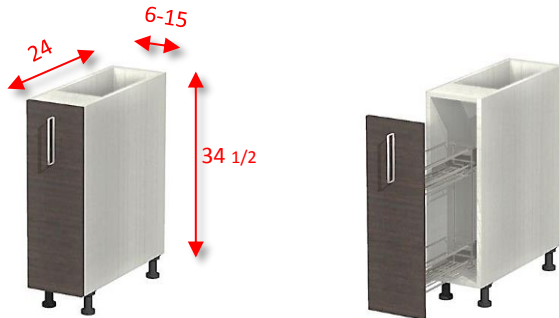

BSG18 18"W x 24"D x 34-1/2"H-1D-2Can

BSG21 21"W x 24"D x 34-1/2"H-1D-2Can

BSG24 24"W x 24"D x 34-1/2"H-1D-2Can

milinopanel@gmail.com

(305)-332-3571

17840 NE 5th Ave

Miami FL 33162

Model Base Recycling Center cabinets with drawer

BG15	15"W x 24"D x 34-1/2"H-1D-1DRA-1Can
BG18	18"W x 24"D x 34-1/2"H-1D-1DRA-2Can
BG21	21"W x 24"D x 34-1/2"H-1D-1DRA-2Can
BG24	24"W x 24"D x 34-1/2"H-1D-1DRA-2Can

Model Base cabinets 1-door, 2-spice pull out