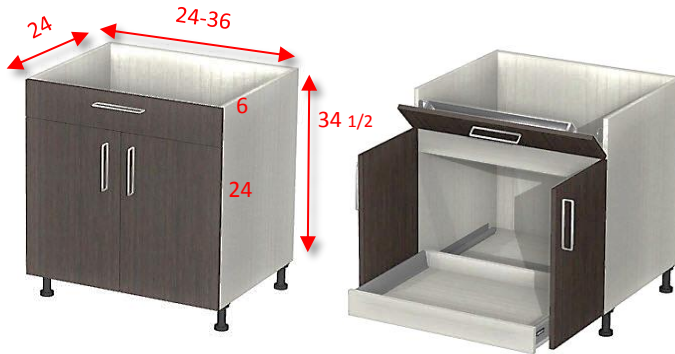

Model Sink base cabinets 2-doors, 1-drawer

SBD24	24"W x 24"D x 34-1/2"H-2D-1DRA
SBD27	27"W x 24"D x 34-1/2"H-2D-1DRA
SBD30	30"W x 24"D x 34-1/2"H-2D-1DRA
SBD33	33"W x 24"D x 34-1/2"H-2D-1DRA
SBD36	36"W x 24"D x 34-1/2"H-2D-1DRA
SBD39	39"W x 24"D x 34-1/2"H-2D-1DRA
SBD42	42"W x 24"D x 34-1/2"H-2D-1DRA

milinopanel@gmail.com

(305)-332-3571

17840 NE 5th Ave

Miami FL 33162

Model Sink base cabinets 2-doors, 1-tray

SBT24	24"W x 24"D x 34-1/2"H-2D-1T
SBT27	27"W x 24"D x 34-1/2"H-2D-1T
SBT30	30"W x 24"D x 34-1/2"H-2D-1T
SBT33	33"W x 24"D x 34-1/2"H-2D-1T
SBT36	36"W x 24"D x 34-1/2"H-2D-1T

Model Sink base cabinets 2-doors, 1-drawer, 1-tray

SBDT24	24"W x 24"D x 34-1/2"H-2D-1DRA-1T
SBDT27	27"W x 24"D x 34-1/2"H-2D-1DRA-1T
SBDT30	30"W x 24"D x 34-1/2"H-2D-1DRA-1T
SBDT33	33"W x 24"D x 34-1/2"H-2D-1DRA-1T
SBDT36	36"W x 24"D x 34-1/2"H-2D-1DRA-1T