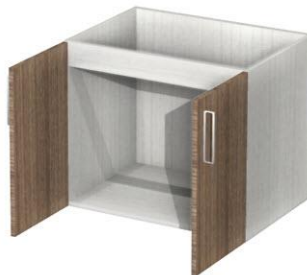

Model Floating sink cabinets 2-doors

VSF27	27"W x 21"D x 24"H-2D
VSF30	30"W x 21"D x 24"H-2D
VSF33	33"W x 21"D x 24"H-2D
VSF36	36"W x 21"D x 24"H-2D
VSF39	39"W x 21"D x 24"H-2D
VSF42	42"W x 21"D x 24"H-2D