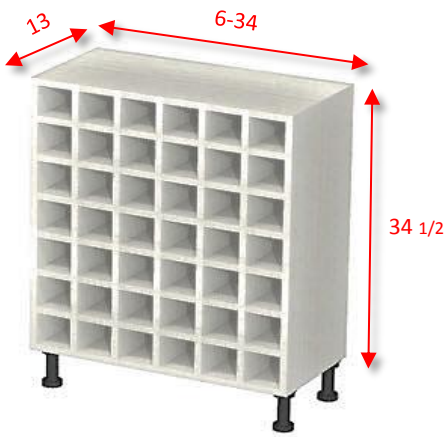

\* Y = Cabinet height - Upper Section height - Bottom Section height - 4.5" (Legs)

milinopanel@gmail.com  
 (305)-332-3571  
 17840 NE 5th Ave  
 Miami FL 33162

Model Wine storage cabinet

BEAC	21"W x 24"D x 34-1/2"H-2D-1S
------	------------------------------

Model Wine storage cabinet

WEAC30	13"W x 13"D x 30"H 1D-2S
WEAC36	13"W x 13"D x 36"H 1D-2S
WEAC42	13"W x 13"D x 42"H 1D-3S

Model Wine storage cabinet

BW6	6"W x 13"D x 34-1/2"H
BW10	10"W x 13"D x 34-1/2"H
BW14	14"W x 13"D x 34-1/2"H
BW18	18"W x 13"D x 34-1/2"H
BW22	22"W x 13"D x 34-1/2"H
BW26	26"W x 13"D x 34-1/2"H
BW30	30"W x 13"D x 34-1/2"H
BW34	34"W x 13"D x 34-1/2"H