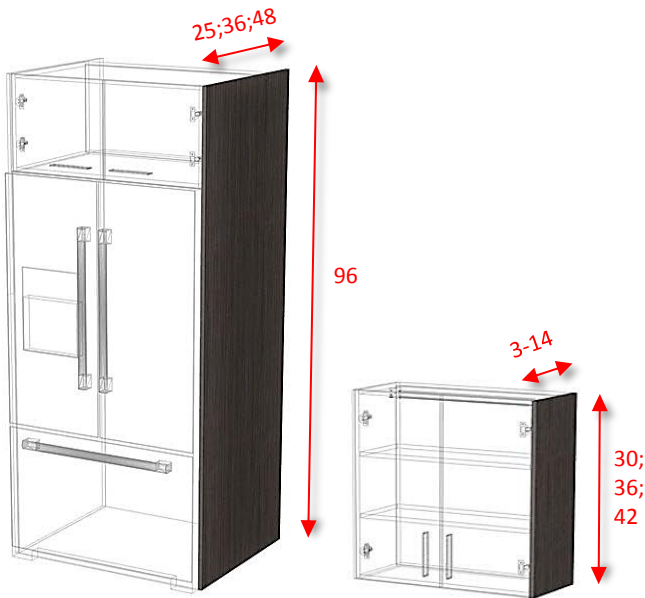

Model	Panels (thickness 3/4)
P330	3/4"W x 3"D x 30"H
P336	3/4"W x 3"D x 36"H
P342	3/4"W x 3"D x 42"H
P630	3/4"W x 6"D x 30"H
P636	3/4"W x 6"D x 36"H
P642	3/4"W x 6"D x 42"H
P1430	3/4"W x 14"D x 30"H
P1436	3/4"W x 14"D x 36"H
P1442	3/4"W x 14"D x 42"H
P2536	3/4"W x 25"D x 36"H
P2596	3/4"W x 25"D x 96"H
P3696	3/4"W x 36"D x 96"H
P4896	3/4"W x 48"D x 96"H

Model	Wood Toe kick (thickness 3/4)
WTK	96"W x 3/4"D x 4-1/2"H