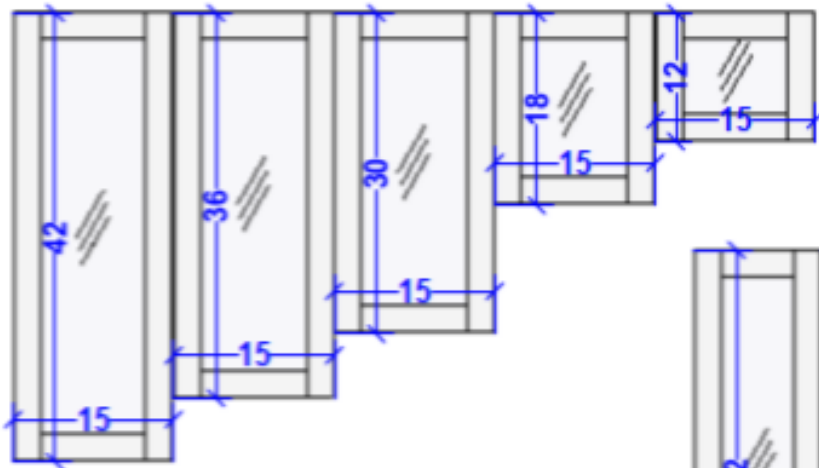

Glass door options