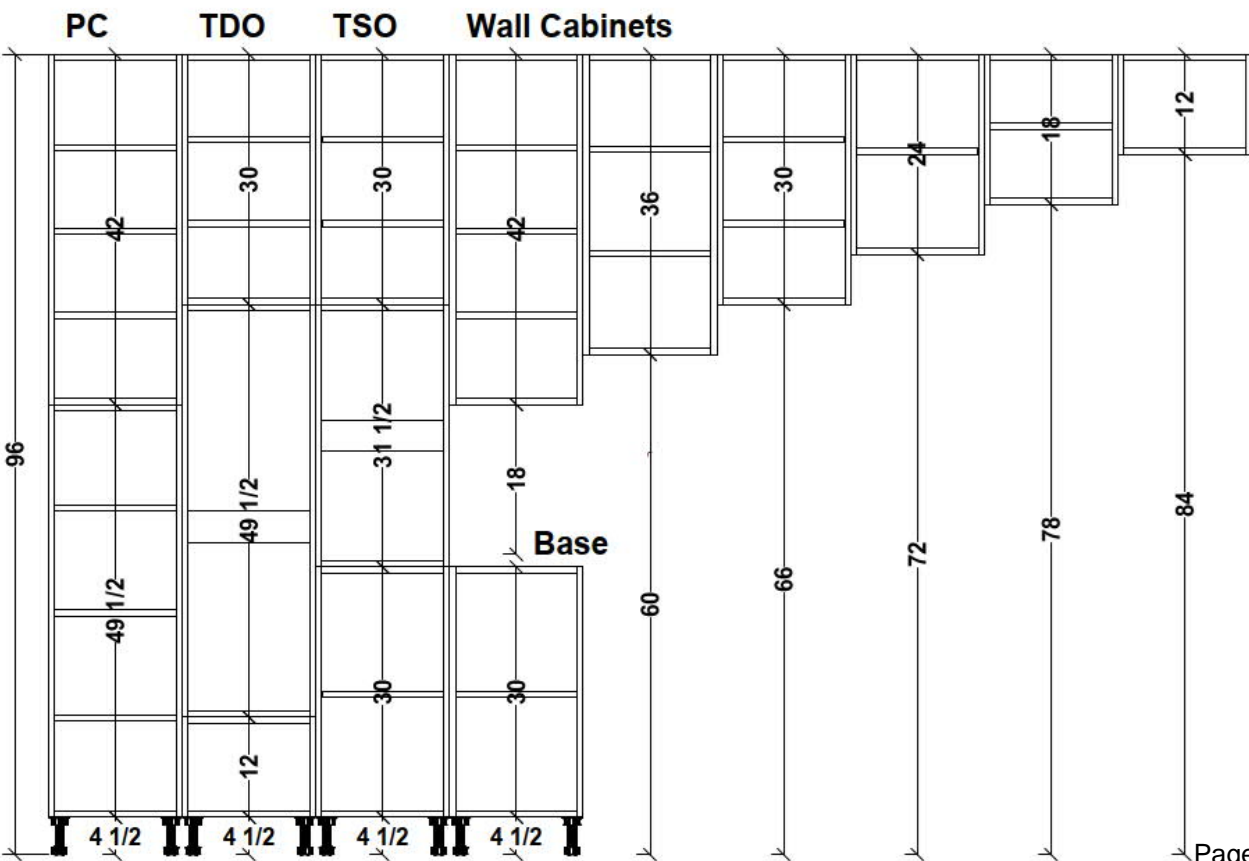

## Introducing Standard Size Shaker Cabinets with Full Overlay Doors

- A full overlay is a cabinet door that covers the cabinet's entire face frame. This ensures that the reveals are minimal and least amount of cabinet frame is visible
- Reveal is the part of the cabinet frame that can be seen after the door is attached
- Our reveals are 1/8 inch as seen in the picture below
- Bottom of the cabinets have no reveal

### Wall Cabinets:

Wall cabinets have standard heights of 12, 15, 18, 24, 30, 36, and 42 with standard 13 or 24 inches deep\*

**\*Depth Can Be Modified on any cabinet**

milinopanel@gmail.com  
 (305)-332-3571  
 17840 NE 5th Ave  
 Miami FL 33162