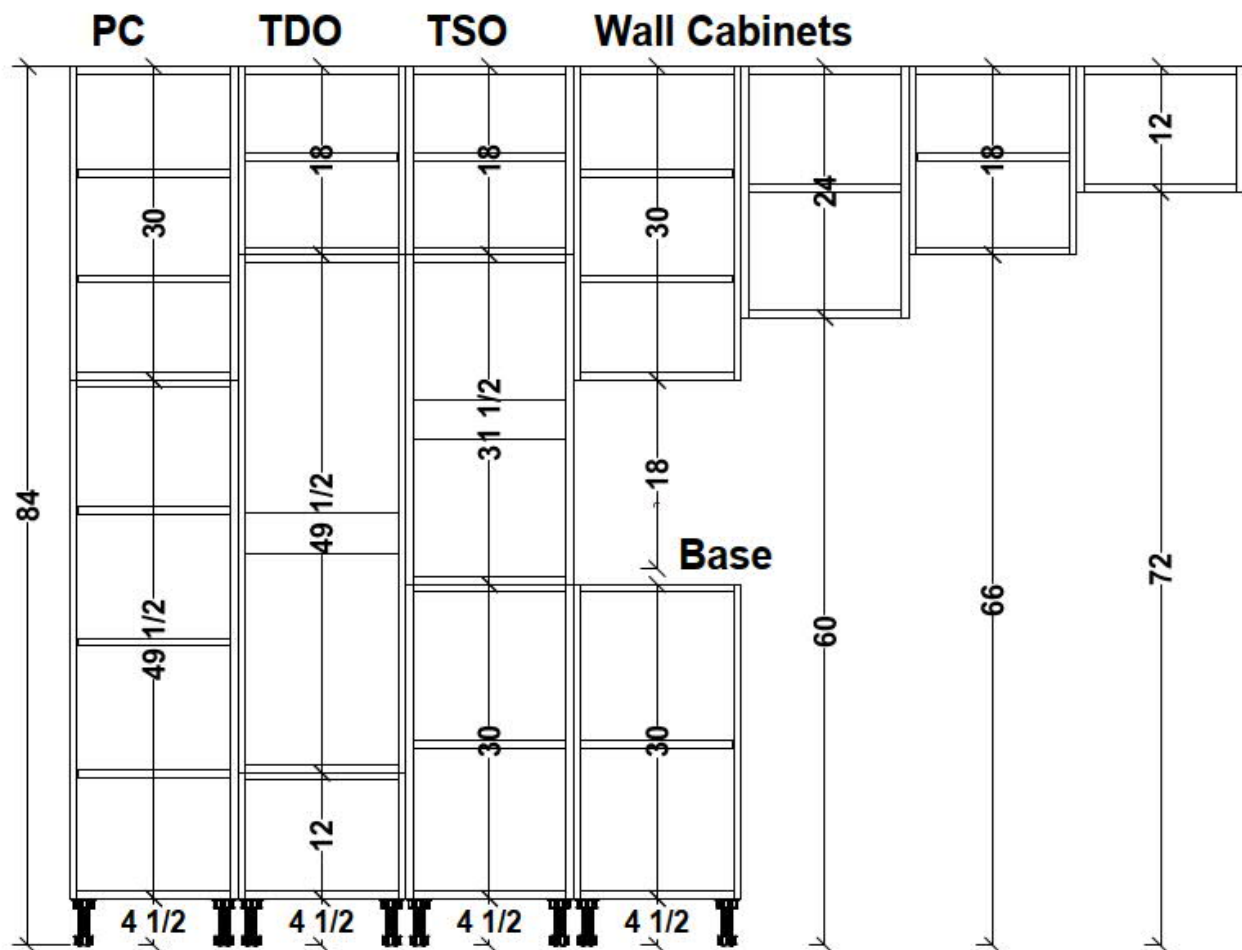

## Introducing Standard Size Shaker Cabinets with Full Overlay Doors

- A full overlay is a cabinet door that covers the cabinet's entire face frame. This ensures that the reveals are minimal and least amount of cabinet frame is visible
- Reveal is the part of the cabinet frame that can be seen after the door is attached
- Our reveals are 1/8 inch as seen in the picture below
- Bottom of the cabinets have no reveal

### Base Cabinets:

Base cabinets have a standard height of 34 1/2 inches including the legs and are 24 inches deep\*

Variety of accessories are available including but not limited to corner LeMans, corner Lazy Susan, Spice Pullout, and Waste Bin Pullouts

### Pantry Cabinets:

Pantry cabinets have standard heights of 84, 90, and 96 inches and 24 inches deep\*

Pantry cabinets consist of 2 sections

Can be used as utility cabinets in kitchens, walk in pantries, and or laundry rooms

### Wall Cabinets:

Wall cabinets have standard heights of 12, 15, 18, 24, 30, 36, and 42 with standard 13 or 24 inches deep\*

**\*Depth Can Be Modified on any cabinet**

milinopanel@gmail.com  
 (305)-332-3571  
 17840 NE 5th Ave  
 Miami FL 33162