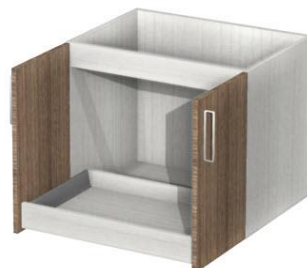

Model Floating sink cabinets 2-doors, 1-drawer

VSF27D	27"W x 21"D x 24"H-2D-1DRA
VSF30D	30"W x 21"D x 24"H-2D-1DRA
VSF33D	33"W x 21"D x 24"H-2D-1DRA
VSF36D	36"W x 21"D x 24"H-2D-1DRA
VSF39D	39"W x 21"D x 24"H-2D-1DRA
VSF42D	42"W x 21"D x 24"H-2D-1DRA