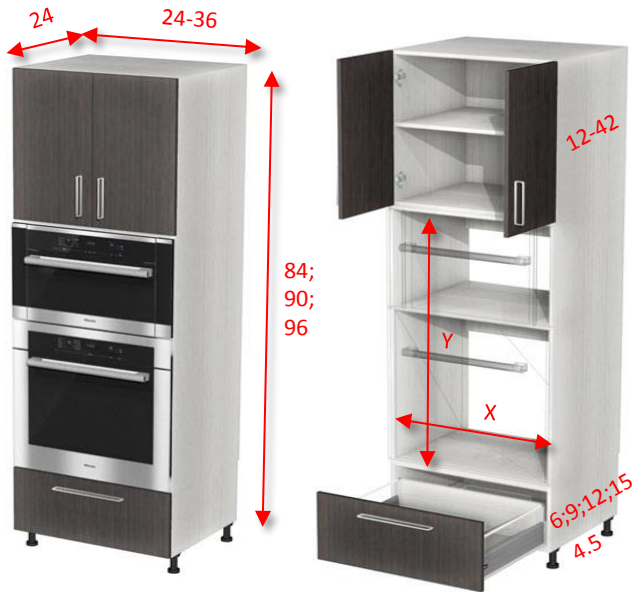

Model Tall Double Oven cabinets

TDO2484	24"W x 24"D x 84"H	2D-1S-1DRA
TDO2784	27"W x 24"D x 84"H	2D-1S-1DRA
TDO3084	30"W x 24"D x 84"H	2D-1S-1DRA
TDO3384	33"W x 24"D x 84"H	2D-1S-1DRA
TDO3684	36"W x 24"D x 84"H	2D-1S-1DRA
TDO2490	24"W x 24"D x 90"H	2D-1S-1DRA
TDO2790	27"W x 24"D x 90"H	2D-1S-1DRA
TDO3090	30"W x 24"D x 90"H	2D-1S-1DRA
TDO3390	33"W x 24"D x 90"H	2D-1S-1DRA
TDO3690	36"W x 24"D x 90"H	2D-1S-1DRA
TDO2496	24"W x 24"D x 96"H	2D-1S-1DRA
TDO2796	27"W x 24"D x 96"H	2D-1S-1DRA
TDO3096	30"W x 24"D x 96"H	2D-1S-1DRA
TDO3396	33"W x 24"D x 96"H	2D-1S-1DRA
TDO3696	36"W x 24"D x 96"H	2D-1S-1DRA

* Y = Cabinet height - Upper Section height - Bottom Section height - 4.5" (Legs)