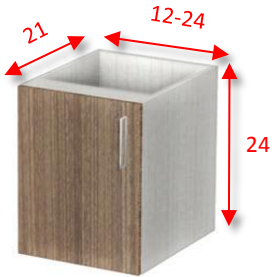

Model Floating cabinets 1-door, 1-shelf

VF12	12"W x 21"D x 24"H-1D-1S
VF15	15"W x 21"D x 24"H-1D-1S
VF18	18"W x 21"D x 24"H-1D-1S
VF21	21"W x 21"D x 24"H-1D-1S
VF24	24"W x 21"D x 24"H-1D-1S