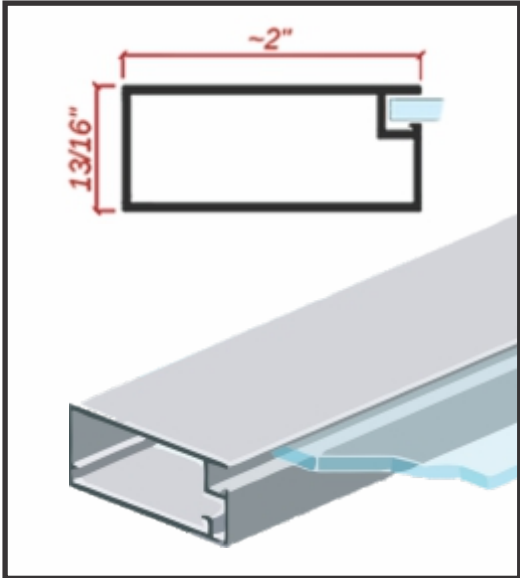

1021
Clear Anodized

1021 Aluminum Door Frame