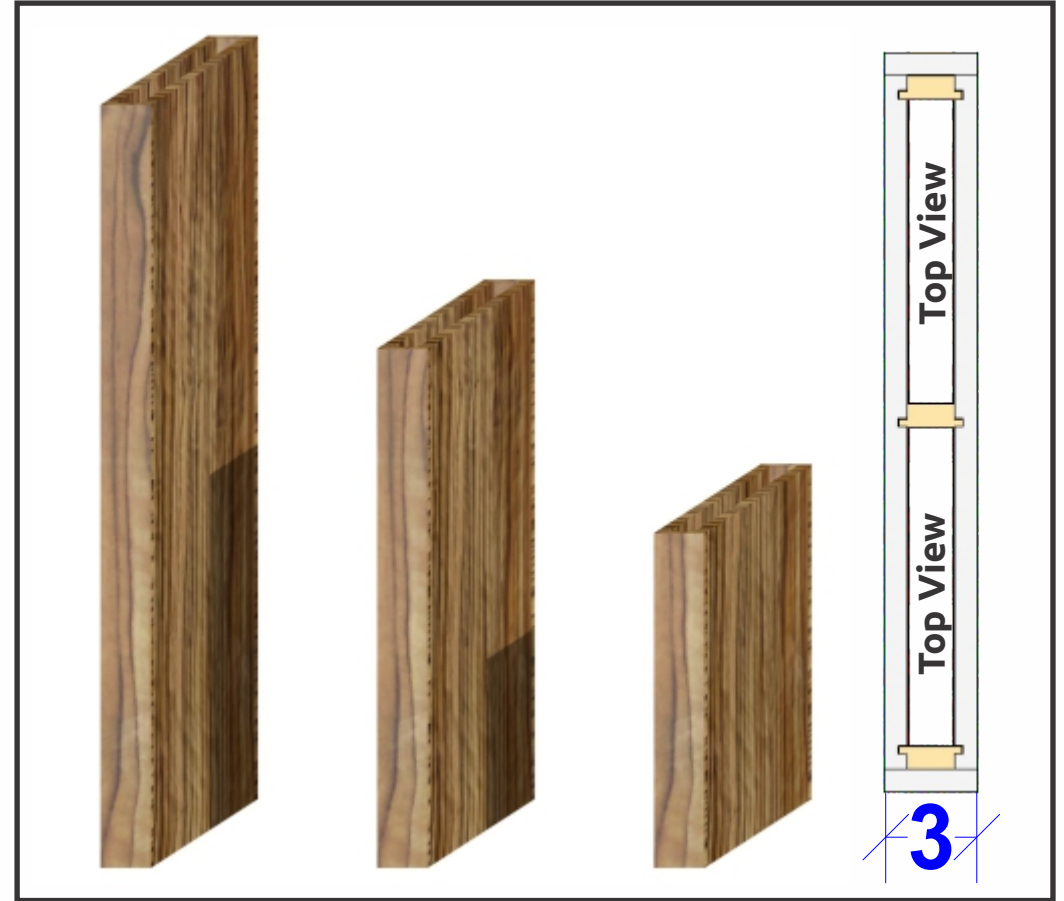

L-Shape's Top View

Standard Size | 3"W x 4"D x Any Height

Max. Width:	47"
Max. Depth:	47¾"
Max. Height:	up to 107½"

CODE: Decorative Panel

OPEN CABINETS AND FLOATING SHELVES

OPEN CABINETS AND FLOATING SHELVES

Floating Shelves

Floating Shelves Wall Mounting

Code | Floating Shelves

Minimum Height	3"
Maximum Length	up to 107"
Standard Depth	14" or any custom size
Mounting type	Plywood carcass

Column Units in the Kitchen Island