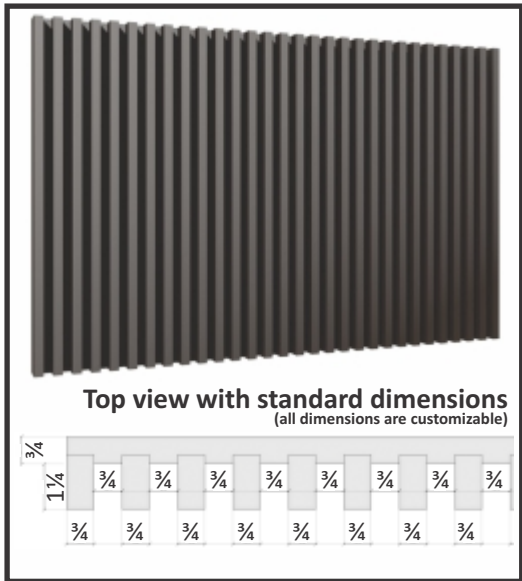

L-Shape's Top View

Standard Size | 3"W x 4"D x Any Height

Max. Width:	47"
Max. Depth:	47¾"
Max. Height:	up to 107½"

CODE: Decorative Panel

OPEN CABINETS AND FLOATING SHELVES

OPEN CABINETS AND FLOATING SHELVES