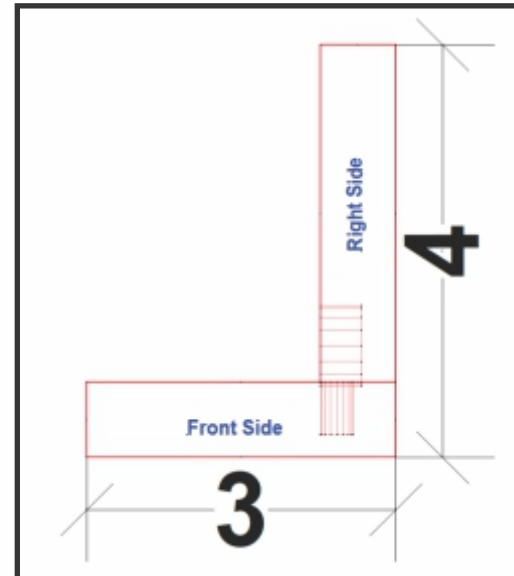

L-Shape's Top View

Standard Size | 3"W x 4"D x Any Height

Max. Width:	47"
Max. Depth:	47¾"
Max. Height:	up to 107½"

CODE: Decorative Panel

OPEN CABINETS AND FLOATING SHELVES

OPEN CABINETS AND FLOATING SHELVES