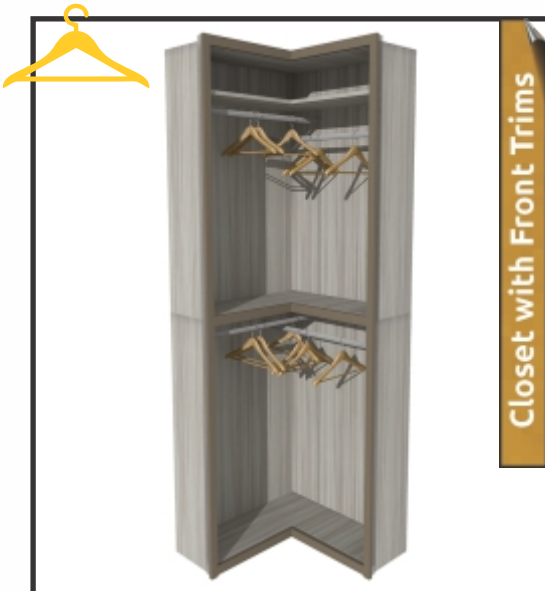

CODE: VLC30-33

Code | 1 AS - Long Hanging Corner Closet

VLC30	30"W x 30"D x 95"H - 15" Sides
VLC33	33"W x 33"D x 95"H - 15" Sides

CODE: VDC30-33

Code | 1 Fixed Shelf-Double Hanging Corner

VDC30	30"W x 30"D x 95"H - 15" Sides
VDC33	33"W x 33"D x 95"H - 15" Sides