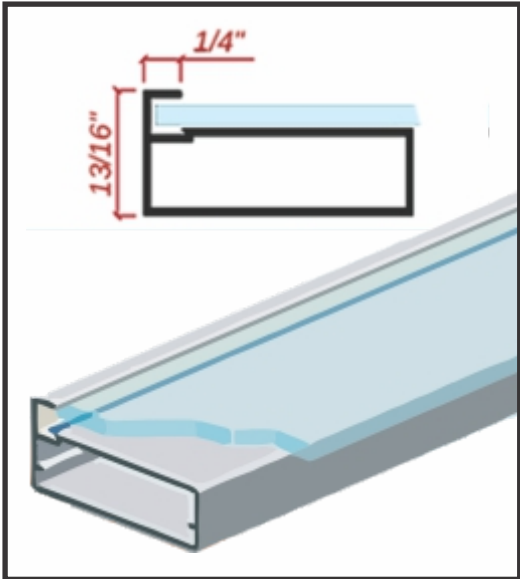

1040 Aluminum Door Frame