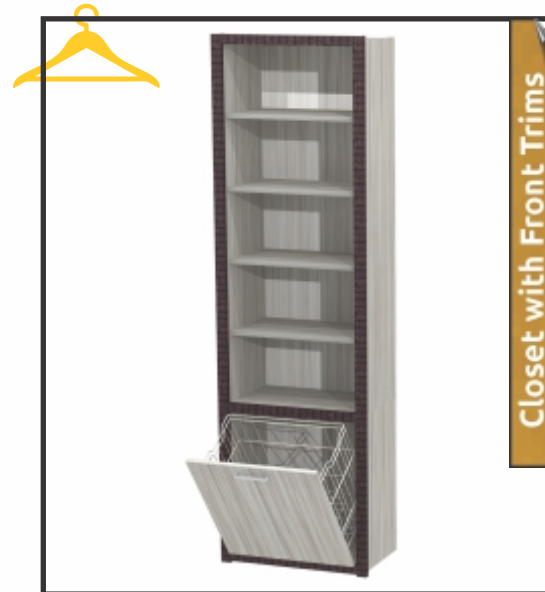

CODE: VFAS15-36

Closet with Front Trims

Code | 4 Adjustable Shelves - 1 Hamper

VHS19	19"W x 15"D x 95"H
VHS24	24"W x 15"D x 95"H

CODE: VHS19-24