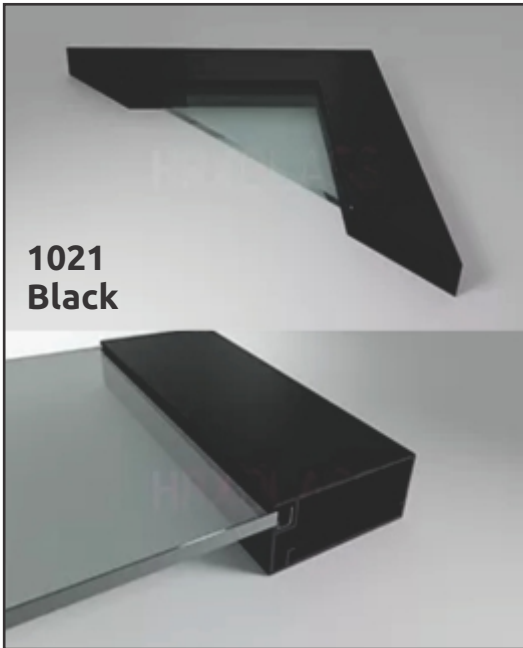

Scan QR
for the specs

1021 Aluminum Door Frame

1021
Clear Anodized

1021
Polished

1021
Champagne

1021
Sepia (old "stainless")

1021
Black

1022 Aluminum Door Frame