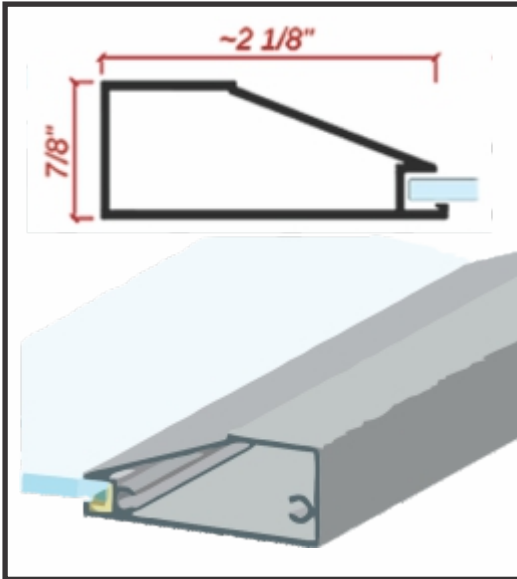

1022
Clear Anodized

1022 Aluminum Door Frame