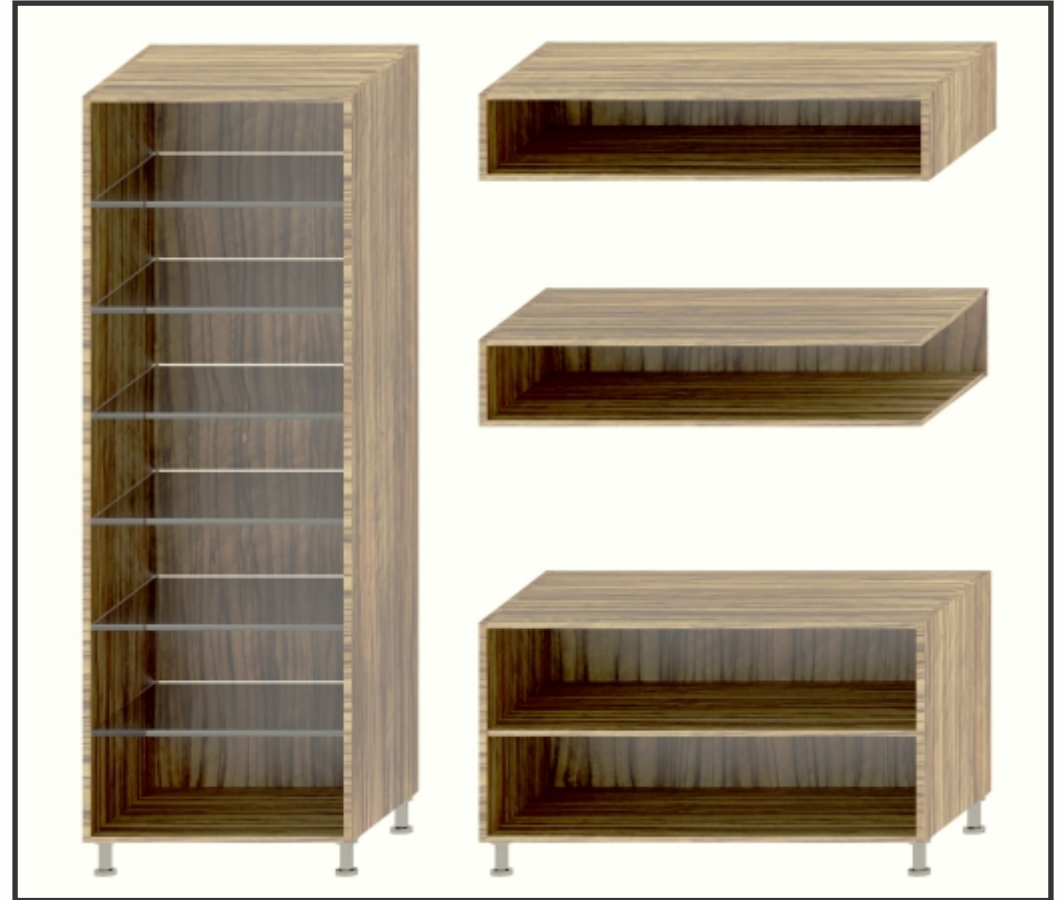

Open Cabinet Specification

Code | Open Cabinets

Dimensions	various custom dimensions
Use case	can be used as a wall, base or tall units
Material	any material
Doors are not included	usually Aluminum Frame Glass doors or Shaker Glass Doors
Interior LED Lights	available
Important Note	please mention finished side of the material outside or inside