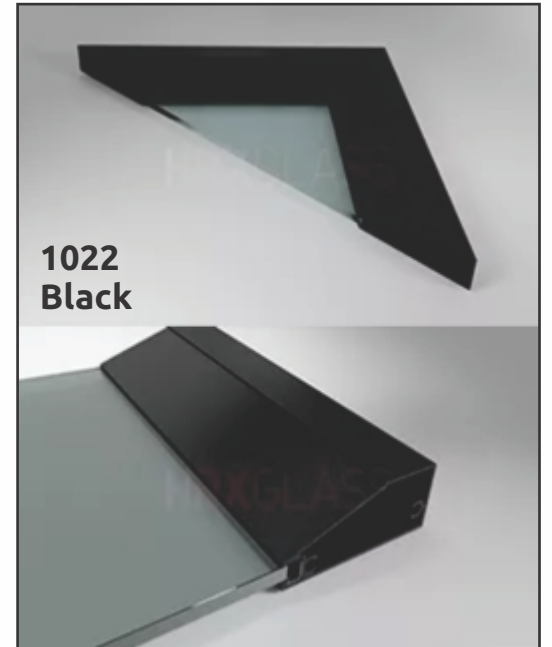

1040
Champagne

1022
Black